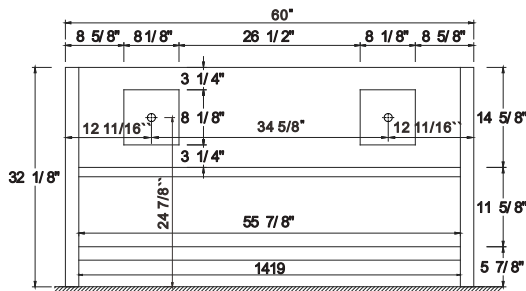

Dimensions:

- 48``x22``x34 1/2(With Top)
- 48``x22``x32 1/8(Vanity Only)

Vanity Finish:

- White (W)
- Sapphire Gray (SG)
- Heritage Blue (HB)
- Black Onyx (BO)

Countertop:

- Italian carrara white marble (CW)

Certification:

CARB P2

Dimensions

Front

Back

Side

Top

Features :

- Solid Wood & Hardwood Construction
- 4 Soft-close Drawers
- 1 Open Shelf
- Brushed nickel hardware
- Adjustable leg levelers
- cUPC Undermount Basin

Dimensions:

- 60" x 22" x 34.1/2" (With Top)
- 60" x 22" x 32 1/8" (Vanity Only)

Countertop: 60"×22"×2.4"

Rectangle undermount basin: 20.1"×15.2"×7.5"

Countertop & Sink

Dimensions:

Countertop: 72"×22"×2.4"

Rectangle undermount basin: 20.1"×15.2"×7.5"