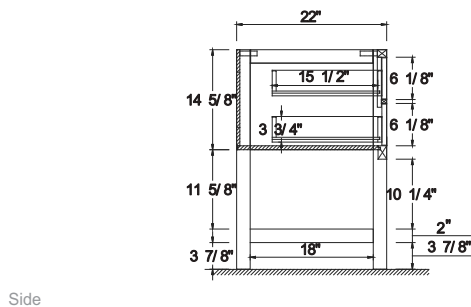

CARB P2

Dimensions

Front

Back

Side

Top

Features

- Solid Wood & Hardwood Construction
- 5 Soft-close Drawers
- 1 Open Shelf
- Brushed nickel hardware
- Adjustable leg levelers
- cUPC Undermount Basin

Dimensions:

- 48``x22``x34 1/2(With Top)
- 48``x22``x32 1/8(Vanity Only)

Vanity Finish:

- White (W)
- Sapphire Gray (SG)
- Heritage Blue (HB)
- Black Onyx (BO)

Countertop:

- Italian carrara white marble (CW)

- Solid Wood & Hardwood Construction
- 4 Soft-close Drawers
- 1 Open Shelf
- Brushed nickel hardware
- Adjustable leg levelers
- cUPC Undermount Basin

Dimensions:

- 60" x 22" x 34.1/2" (With Top)
- 60" x 22" x 32 1/8" (Vanity Only)

Countertop: 60"×22"×2.4"

Rectangle undermount basin: 20.1"×15.2"×7.5"

Countertop & Sink

Dimensions:

Countertop: 72"×22"×2.4"

Rectangle undermount basin: 20.1"×15.2"×7.5"