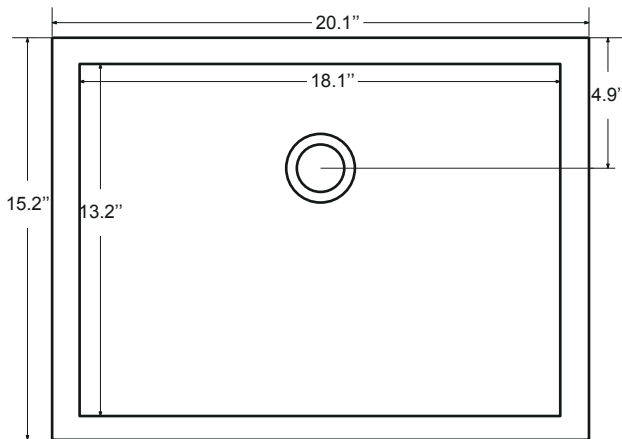

- 36``x22``x34 1/2`` (With Top)
- 36``x22``x32 1/8`` (Vanity Only)

Vanity Finish:

- White (W)
- Sapphire Gray (SG)
- Heritage Blue (HB)
- Black Onyx (BO)

Countertop:

- Italian carrara white marble (CW)

Certification:

Dimensions:

- 48``x22``x34 1/2(With Top)
- 48``x22``x32 1/8(Vanity Only)

Vanity Finish:

- White (W)
- Sapphire Gray (SG)
- Heritage Blue (HB)
- Black Onyx (BO)

Countertop:

- Italian carrara white marble (CW)

- Solid Wood & Hardwood Construction
- 4 Soft-close Drawers
- 1 Open Shelf
- Brushed nickel hardware
- Adjustable leg levelers
- cUPC Undermount Basin

Dimensions:

- 60" x 22" x 34.1/2" (With Top)
- 60" x 22" x 32 1/8" (Vanity Only)

Countertop: 60"×22"×2.4"

Rectangle undermount basin: 20.1"×15.2"×7.5"

Countertop & Sink

Dimensions:

Countertop: 72"×22"×2.4"

Rectangle undermount basin: 20.1"×15.2"×7.5"