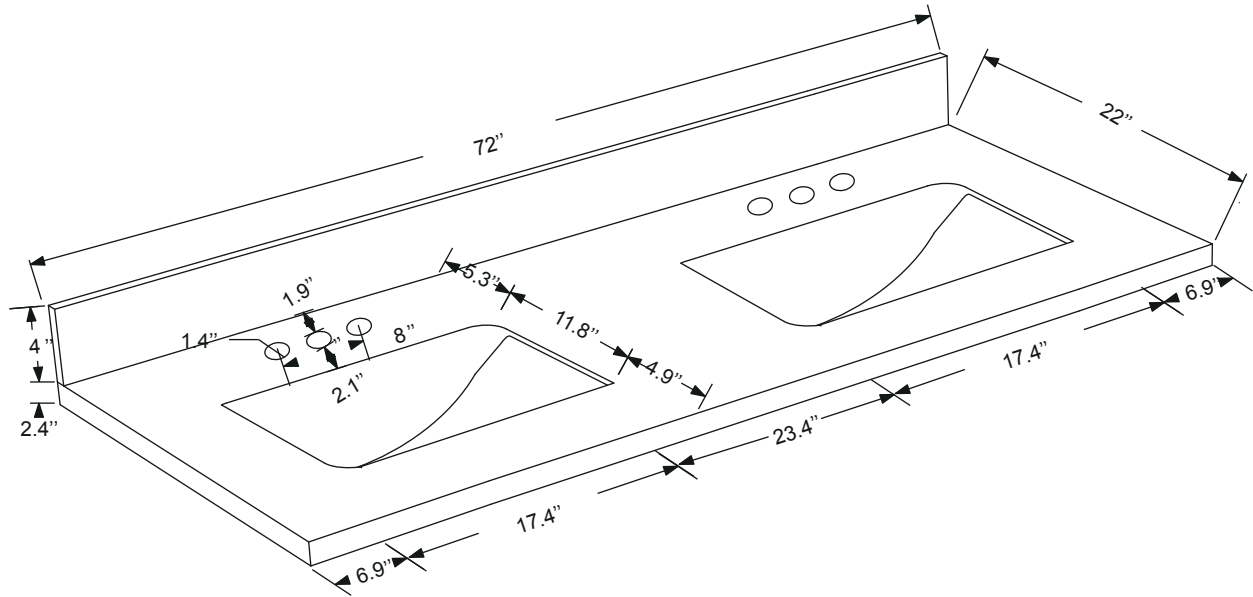

- Solid Wood & Hardwood Construction
- 4 Soft-close Drawers
- 1 Open Shelf
- Brushed nickel hardware
- Adjustable leg levelers
- cUPC Undermount Basin

Dimensions:

- 60" x 22" x 34.1/2" (With Top)
- 60" x 22" x 32 1/8" (Vanity Only)

Countertop: 60"×22"×2.4"

Rectangle undermount basin: 20.1"×15.2"×7.5"

Countertop & Sink

Dimensions:

Countertop: 72"×22"×2.4"

Rectangle undermount basin: 20.1"×15.2"×7.5"