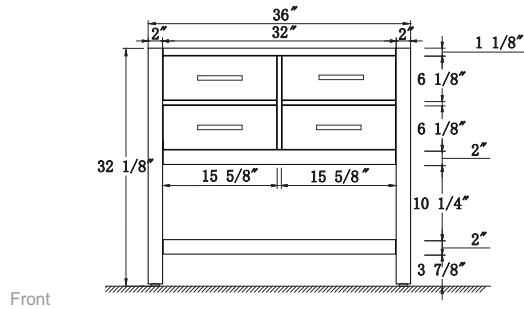

Features:

- Solid Wood & Hardwood Construction
- 4 Soft-close Drawers
- 1 Open Shelf
- Brushed nickel hardware
- Adjustable leg levelers
- cUPC Undermount Basin

Dimensions

Front

Back

Side

Top

Dimensions:

Dimensions:

- 48``x22``x34 1/2(With Top)
- 48``x22``x32 1/8(Vanity Only)

Vanity Finish:

- White (W)
- Sapphire Gray (SG)
- Heritage Blue (HB)
- Black Onyx (BO)

Countertop:

- Italian carrara white marble (CW)

- Solid Wood & Hardwood Construction
- 4 Soft-close Drawers
- 1 Open Shelf
- Brushed nickel hardware
- Adjustable leg levelers
- cUPC Undermount Basin

Dimensions:

- 60" x 22" x 34.1/2" (With Top)
- 60" x 22" x 32 1/8" (Vanity Only)

Countertop: 60"×22"×2.4"

Rectangle undermount basin: 20.1"×15.2"×7.5"

Countertop & Sink

Dimensions:

Countertop: 72"×22"×2.4"

Rectangle undermount basin: 20.1"×15.2"×7.5"