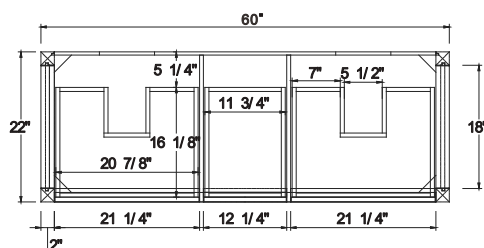

Dimensions:

- 48``x22``x34 1/2(With Top)
- 48``x22``x32 1/8(Vanity Only)

Vanity Finish:

- White (W)
- Sapphire Gray (SG)
- Heritage Blue (HB)
- Black Onyx (BO)

Countertop:

- Italian carrara white marble (CW)

Certification:

CARB P2

Dimensions

Front

Back

Side

Top

Features :

- Solid Wood & Hardwood Construction
- 4 Soft-close Drawers
- 1 Open Shelf
- Brushed nickel hardware
- Adjustable leg levelers
- cUPC Undermount Basin

Dimensions:

- 60" x 22" x 34.1/2" (With Top)
- 60" x 22" x 32 1/8" (Vanity Only)

Countertop: 60"×22"×2.4"

Rectangle undermount basin: 20.1"×15.2"×7.5"

Countertop & Sink

Dimensions:

Countertop: 72"×22"×2.4"

Rectangle undermount basin: 20.1"×15.2"×7.5"