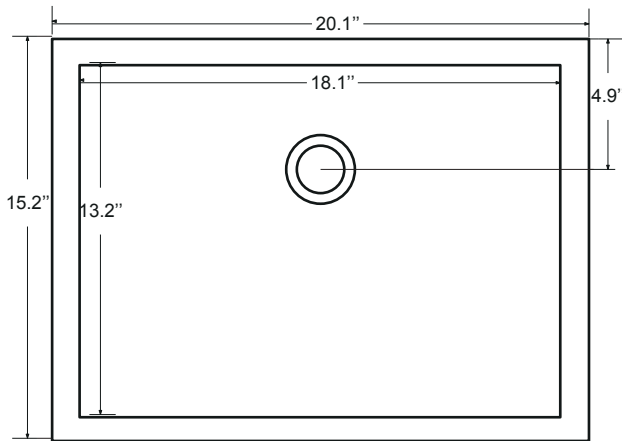

Countertop & Sink

Dimensions:

Countertop: 60"×22"×2.4"

Rectangle undermount basin: 20.1"×15.2"×7.5"