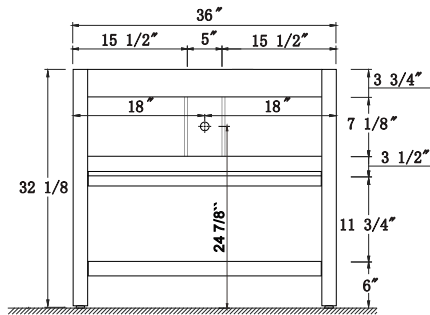

Features:

- Solid Wood & Hardwood Construction
- 4 Soft-close Drawers
- 1 Open Shelf
- Brushed nickel hardware
- Adjustable leg levelers
- cUPC Undermount Basin

Dimensions

Front

Back

Side

Top

Dimensions:

Dimensions:

- 48``x22``x34 1/2(With Top)
- 48``x22``x32 1/8(Vanity Only)

Vanity Finish:

- White (W)
- Sapphire Gray (SG)
- Heritage Blue (HB)
- Black Onyx (BO)

Countertop:

- Italian carrara white marble (CW)

- Solid Wood & Hardwood Construction
- 4 Soft-close Drawers
- 1 Open Shelf
- Brushed nickel hardware
- Adjustable leg levelers
- cUPC Undermount Basin

Dimensions:

- 60" x 22" x 34.1/2" (With Top)
- 60" x 22" x 32 1/8" (Vanity Only)

Countertop: 60"×22"×2.4"

Rectangle undermount basin: 20.1"×15.2"×7.5"

Countertop & Sink

Dimensions:

Countertop: 72"×22"×2.4"

Rectangle undermount basin: 20.1"×15.2"×7.5"