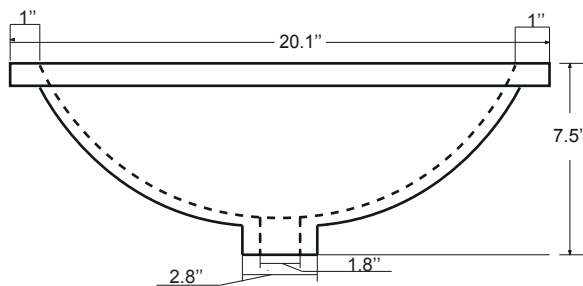

Countertop & Sink

Dimensions:

Countertop: 60"×22"×2.4"

Rectangle undermount basin: 20.1"×15.2"×7.5"