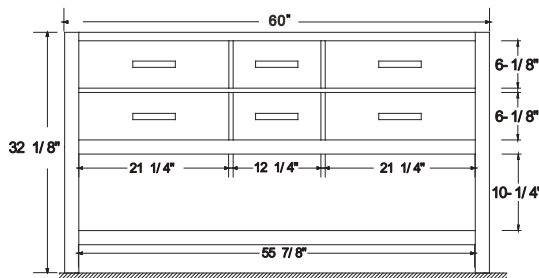

Dimensions:

- 48``x22``x34 1/2(With Top)
- 48``x22``x32 1/8(Vanity Only)

Vanity Finish:

- White (W)
- Sapphire Gray (SG)
- Heritage Blue (HB)
- Black Onyx (BO)

Countertop:

- Italian carrara white marble (CW)

Certification:

CARB P2

Dimensions

Front

Back

Side

Top

Features :

- Solid Wood & Hardwood Construction
- 4 Soft-close Drawers
- 1 Open Shelf
- Brushed nickel hardware
- Adjustable leg levelers
- cUPC Undermount Basin

Dimensions:

- 60" x 22" x 34.1/2" (With Top)
- 60" x 22" x 32 1/8" (Vanity Only)

Countertop: 60"×22"×2.4"

Rectangle undermount basin: 20.1"×15.2"×7.5"

Countertop & Sink

Dimensions:

Countertop: 72"×22"×2.4"

Rectangle undermount basin: 20.1"×15.2"×7.5"