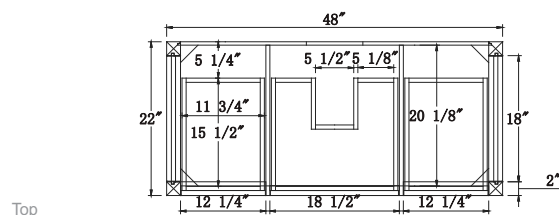

CARB P2

Dimensions

Front

Back

Side

Top

Features

- Solid Wood & Hardwood Construction
- 5 Soft-close Drawers
- 1 Open Shelf
- Brushed nickel hardware
- Adjustable leg levelers
- cUPC Undermount Basin

Dimensions:

- 48``x22``x34 1/2(With Top)
- 48``x22``x32 1/8(Vanity Only)

Vanity Finish:

- White (W)
- Sapphire Gray (SG)
- Heritage Blue (HB)
- Black Onyx (BO)

Countertop:

- Italian carrara white marble (CW)

- Solid Wood & Hardwood Construction
- 4 Soft-close Drawers
- 1 Open Shelf
- Brushed nickel hardware
- Adjustable leg levelers
- cUPC Undermount Basin

Dimensions:

- 60" x 22" x 34.1/2" (With Top)
- 60" x 22" x 32 1/8" (Vanity Only)

Countertop: 60"×22"×2.4"

Rectangle undermount basin: 20.1"×15.2"×7.5"

Countertop & Sink

Dimensions:

Countertop: 72"×22"×2.4"

Rectangle undermount basin: 20.1"×15.2"×7.5"