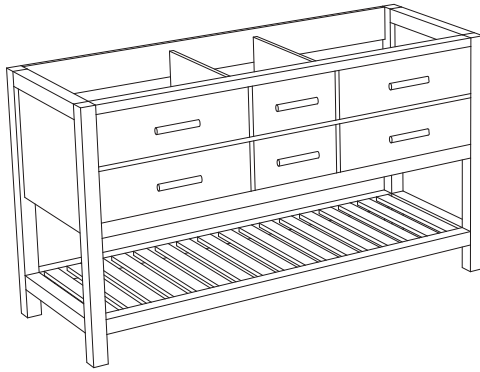

Dimensions