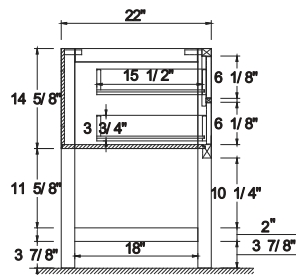

Dimensions:

- 48``x22``x34 1/2(With Top)
- 48``x22``x32 1/8(Vanity Only)

Vanity Finish:

- White (W)
- Sapphire Gray (SG)
- Heritage Blue (HB)
- Black Onyx (BO)

Countertop:

- Italian carrara white marble (CW)

Certification:

CARB P2

Dimensions

Front

Back

Side

Top

Features :

- Solid Wood & Hardwood Construction
- 4 Soft-close Drawers
- 1 Open Shelf
- Brushed nickel hardware
- Adjustable leg levelers
- cUPC Undermount Basin

Dimensions:

- 60" x 22" x 34.1/2" (With Top)
- 60" x 22" x 32 1/8" (Vanity Only)

Countertop: 60"×22"×2.4"

Rectangle undermount basin: 20.1"×15.2"×7.5"

Countertop & Sink

Dimensions:

Countertop: 72"×22"×2.4"

Rectangle undermount basin: 20.1"×15.2"×7.5"