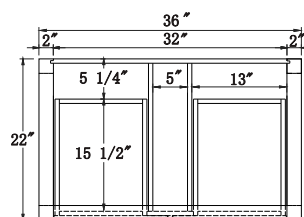

Features:

- Solid Wood & Hardwood Construction
- 4 Soft-close Drawers
- 1 Open Shelf
- Brushed nickel hardware
- Adjustable leg levelers
- cUPC Undermount Basin

Dimensions

Front

Back

Side

Top

Dimensions:

Dimensions:

- 48``x22``x34 1/2(With Top)
- 48``x22``x32 1/8(Vanity Only)

Vanity Finish:

- White (W)
- Sapphire Gray (SG)
- Heritage Blue (HB)
- Black Onyx (BO)

Countertop:

- Italian carrara white marble (CW)

- Solid Wood & Hardwood Construction
- 4 Soft-close Drawers
- 1 Open Shelf
- Brushed nickel hardware
- Adjustable leg levelers
- cUPC Undermount Basin

Dimensions:

- 60" x 22" x 34.1/2" (With Top)
- 60" x 22" x 32 1/8" (Vanity Only)

Countertop: 60"×22"×2.4"

Rectangle undermount basin: 20.1"×15.2"×7.5"

Countertop & Sink

Dimensions:

Countertop: 72"×22"×2.4"

Rectangle undermount basin: 20.1"×15.2"×7.5"