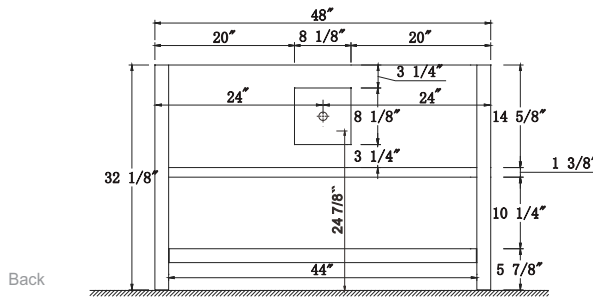

CARB P2

Dimensions

Front

Back

Side

Top

Features

- Solid Wood & Hardwood Construction
- 5 Soft-close Drawers
- 1 Open Shelf
- Brushed nickel hardware
- Adjustable leg levelers
- cUPC Undermount Basin

Dimensions:

- 48``x22``x34 1/2(With Top)
- 48``x22``x32 1/8(Vanity Only)

Vanity Finish:

- White (W)
- Sapphire Gray (SG)
- Heritage Blue (HB)
- Black Onyx (BO)

Countertop:

- Italian carrara white marble (CW)

- Solid Wood & Hardwood Construction
- 4 Soft-close Drawers
- 1 Open Shelf
- Brushed nickel hardware
- Adjustable leg levelers
- cUPC Undermount Basin

Dimensions:

- 60" x 22" x 34.1/2" (With Top)
- 60" x 22" x 32 1/8" (Vanity Only)

Countertop: 60"×22"×2.4"

Rectangle undermount basin: 20.1"×15.2"×7.5"

Countertop & Sink

Dimensions:

Countertop: 72"×22"×2.4"

Rectangle undermount basin: 20.1"×15.2"×7.5"