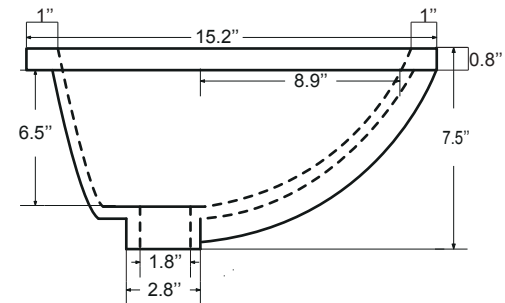

Dimensions:

- 48``x22``x34 1/2(With Top)
- 48``x22``x32 1/8(Vanity Only)

Vanity Finish:

- White (W)
- Sapphire Gray (SG)
- Heritage Blue (HB)
- Black Onyx (BO)

Countertop:

- Italian carrara white marble (CW)

- Solid Wood & Hardwood Construction
- 4 Soft-close Drawers
- 1 Open Shelf
- Brushed nickel hardware
- Adjustable leg levelers
- cUPC Undermount Basin

Dimensions:

- 60" x 22" x 34.1/2" (With Top)
- 60" x 22" x 32 1/8" (Vanity Only)

Countertop: 60"×22"×2.4"

Rectangle undermount basin: 20.1"×15.2"×7.5"

Countertop & Sink

Dimensions:

Countertop: 72"×22"×2.4"

Rectangle undermount basin: 20.1"×15.2"×7.5"