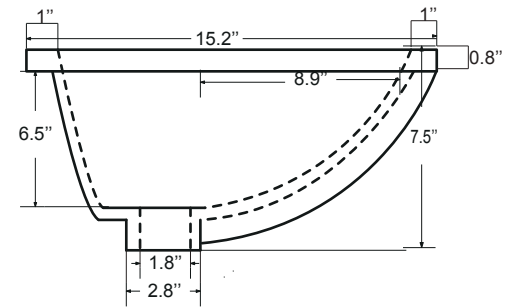

Countertop & Sink

Dimensions:

Countertop: 60"×22"×2.4"

Rectangle undermount basin: 20.1"×15.2"×7.5"