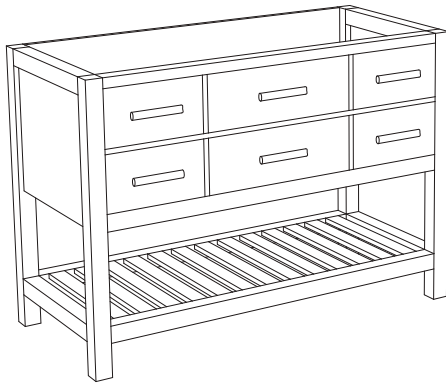

Features:

- Solid Wood & Hardwood Construction
- 4 Soft-close Drawers
- 1 Open Shelf
- Brushed nickel hardware
- Adjustable leg levelers
- cUPC Undermount Basin

Dimensions

Front

Back

Side

Top

Dimensions:

CARB P2

Dimensions

Front

Back

Side

Top

Features

- Solid Wood & Hardwood Construction
- 5 Soft-close Drawers
- 1 Open Shelf
- Brushed nickel hardware
- Adjustable leg levelers
- cUPC Undermount Basin

- Solid Wood & Hardwood Construction
- 4 Soft-close Drawers
- 1 Open Shelf
- Brushed nickel hardware
- Adjustable leg levelers
- cUPC Undermount Basin

Dimensions:

- 60" x 22" x 34.1/2" (With Top)
- 60" x 22" x 32 1/8" (Vanity Only)