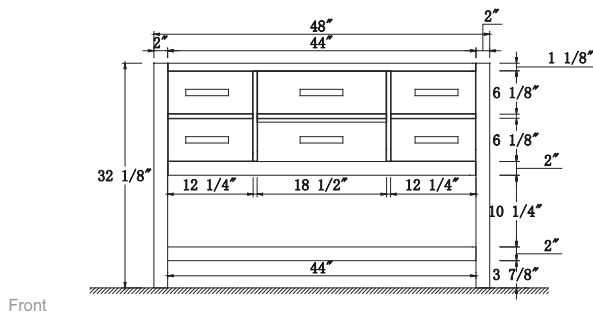

Dimensions

Front

Features

- Solid Wood & Hardwood Construction
- 5 Soft-close Drawers
- 1 Open Shelf
- Brushed nickel hardware
- Adjustable leg levelers
- cUPC Undermount Basin

Dimensions:

- 48``x22``x34 1/2(With Top)
- 48``x22``x32 1/8(Vanity Only)

Vanity Finish:

- White (W)
- Sapphire Gray (SG)
- Heritage Blue (HB)
- Black Onyx (BO)

Countertop:

- Italian carrara white marble (CW)

Certification:

CARB P2