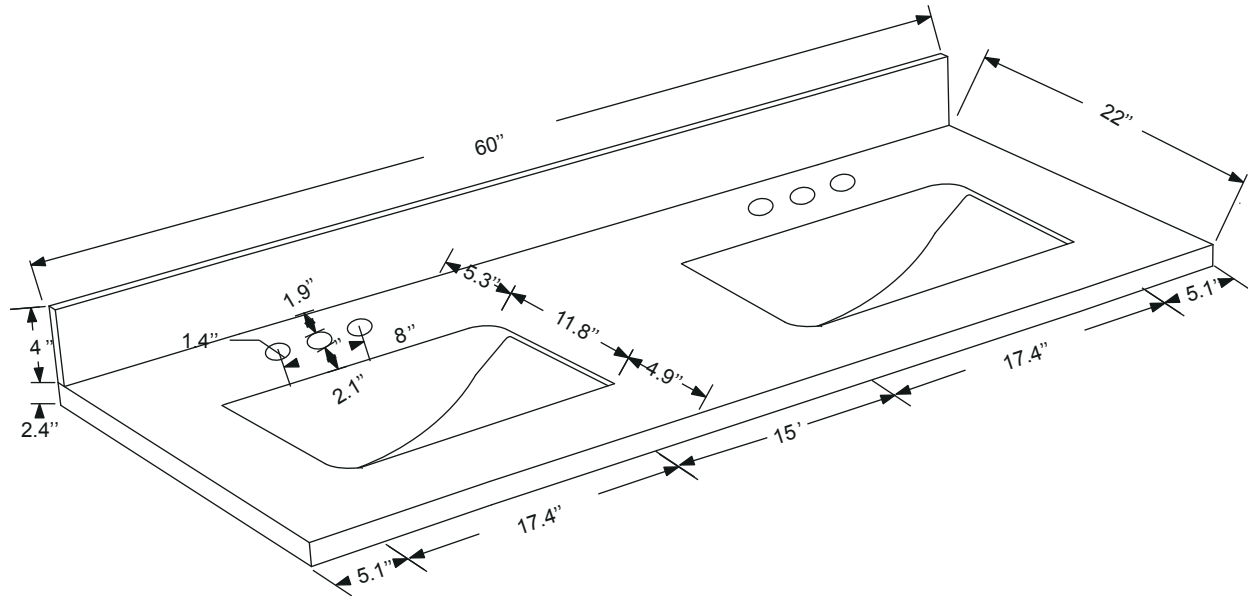

Countertop & Sink

Dimensions:

Countertop: 60"×22"×2.4"

Rectangle undermount basin: 20.1"×15.2"×7.5"