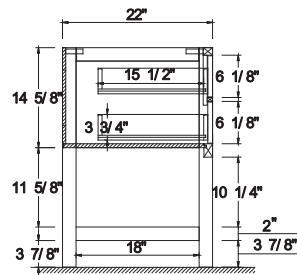

Features:

- Solid Wood & Hardwood Construction
- 4 Soft-close Drawers
- 1 Open Shelf
- Brushed nickel hardware
- Adjustable leg levelers
- cUPC Undermount Basin

Dimensions

Front

Back

Side

Top

Dimensions:

Dimensions:

- 48``x22``x34 1/2(With Top)
- 48``x22``x32 1/8(Vanity Only)

Vanity Finish:

- White (W)
- Sapphire Gray (SG)
- Heritage Blue (HB)
- Black Onyx (BO)

Countertop:

- Italian carrara white marble (CW)

- Solid Wood & Hardwood Construction
- 4 Soft-close Drawers
- 1 Open Shelf
- Brushed nickel hardware
- Adjustable leg levelers
- cUPC Undermount Basin

Dimensions:

- 60" x 22" x 34.1/2" (With Top)
- 60" x 22" x 32 1/8" (Vanity Only)

Countertop: 60"×22"×2.4"

Rectangle undermount basin: 20.1"×15.2"×7.5"

Countertop & Sink

Dimensions:

Countertop: 72"×22"×2.4"

Rectangle undermount basin: 20.1"×15.2"×7.5"