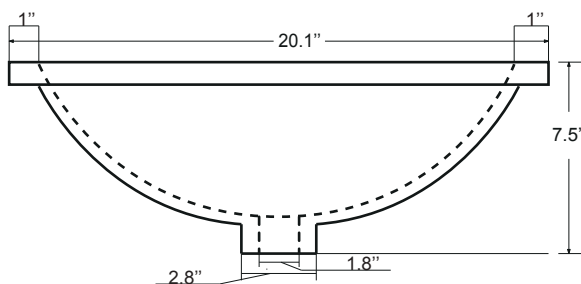

Dimensions:

- 48``x22``x34 1/2(With Top)
- 48``x22``x32 1/8(Vanity Only)

Vanity Finish:

- White (W)
- Sapphire Gray (SG)
- Heritage Blue (HB)
- Black Onyx (BO)

Countertop:

- Italian carrara white marble (CW)

- Solid Wood & Hardwood Construction
- 4 Soft-close Drawers
- 1 Open Shelf
- Brushed nickel hardware
- Adjustable leg levelers
- cUPC Undermount Basin

Dimensions:

- 60" x 22" x 34.1/2" (With Top)
- 60" x 22" x 32 1/8" (Vanity Only)

Countertop: 60"×22"×2.4"

Rectangle undermount basin: 20.1"×15.2"×7.5"

Countertop & Sink

Dimensions:

Countertop: 72"×22"×2.4"

Rectangle undermount basin: 20.1"×15.2"×7.5"