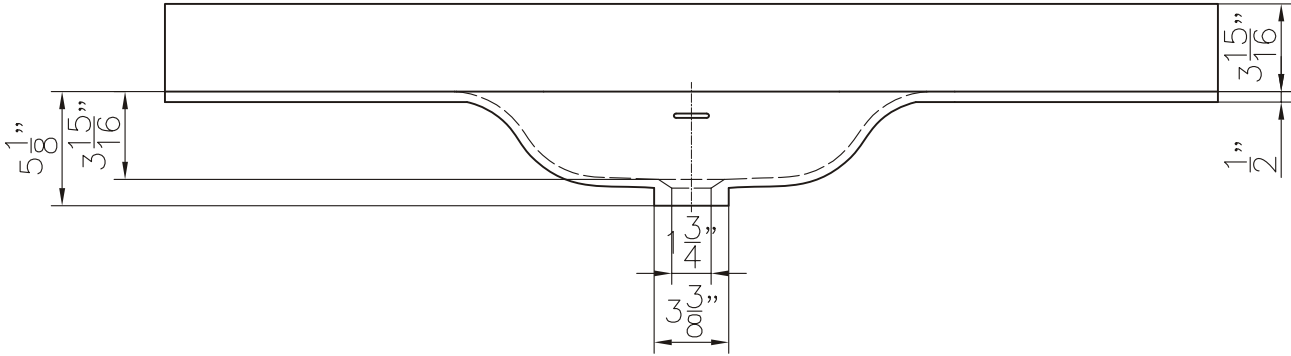

Dimensions

Front

Back

Side

Features:

- Solid Surface Frame
- Mirror

Dimensions:

28" X 28" X 2"

Dimensions

Countertop: $35.4" \times 18" \times 0.5"$

Oval Sink: $21.25" \times 13.25" \times 5.5$

Dimensions

Front

Back

Side

Top

Countertop:

Matte White (MW)

Certification:

CARB P2

Countertop & Sink

Dimensions

Countertop: 47" X 18" X 0.5"

Oval Sink: 21.25" X 13.25" X 5.5