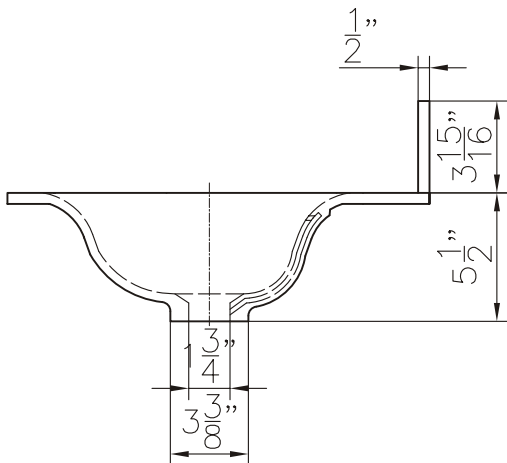

Dimensions

Front

Back

Side

Features:

- Solid Surface Frame
- Mirror

Dimensions:

28" X 28" X 2"

Dimensions

Countertop: $35.4" \times 18" \times 0.5"$

Oval Sink: $21.25" \times 13.25" \times 5.5$

Dimensions

Front

Back

Side

Top

Features:

- Plywood & Stainless Steel Frame
- 1 Soft-close Drawer
- 2 Open Door
- Blum Brand Hardware

Dimensions:

- 47" X 18" X 33.4" (With Top)
- 47" X 18" X 32.9" (Vanity Only)

Vanity Finish:

Natural Walnut (NW)

Countertop:

Matte White (MW)

Certification:

CARB P2

Countertop & Sink

Dimensions

Countertop: 47" X 18" X 0.5"

Oval Sink: 21.25" X 13.25" X 5.5