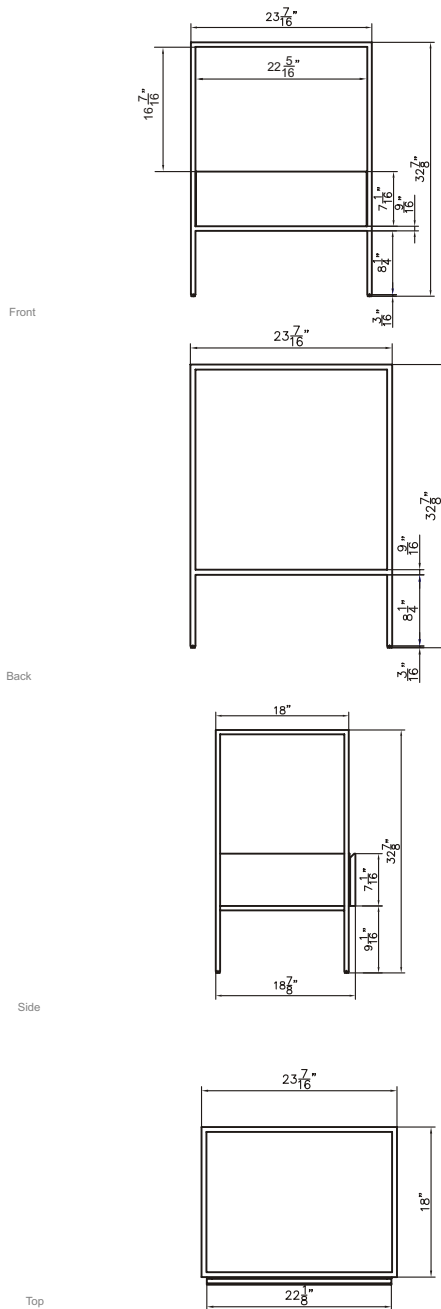

Dimensions

Front

Back

Side

Features:

- Solid Surface Frame
- Mirror

Dimensions:

28" X 28" X 2"

Mirror Finish:
Matte White (MW)

Dimensions

Features :

- Plywood & Stainless Steel Frame
- 1 Soft-close Drawer
- Blum Brand Hardware

Dimensions :

- 23.4" X 18" X 33.4" (With Top)
- 23.4" X 18" X 32.9" (Vanity Only)

- 35.25" X 18" X 33.4" (With Top)
- 35.25" X 18" X 32.9" (Vanity Only)

Vanity Finish:

Natural Walnut (NW)

Countertop:

Matte White (MW)

Certification:

CARB P2

Countertop & Sink

Dimensions

Countertop: $35.4" \times 18" \times 0.5"$

Oval Sink: $21.25" \times 13.25" \times 5.5$

Dimensions

Front

Back

Side

Top