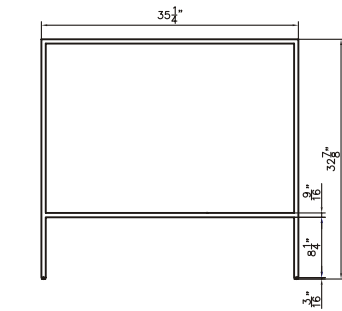

Dimensions

Back

Side

Top

Features:

- Plywood & Stainless Steel Frame
- 1 Soft-close Drawer
- 1 Open Door
- Blum Brand Hardware

Dimensions:

- 35.25" X 18" X 33.4" (With Top)
- 35.25" X 18" X 32.9" (Vanity Only)

Vanity Finish:

Natural Walnut (NW)

Countertop:

Matte White (MW)

Certification:

CARB P2