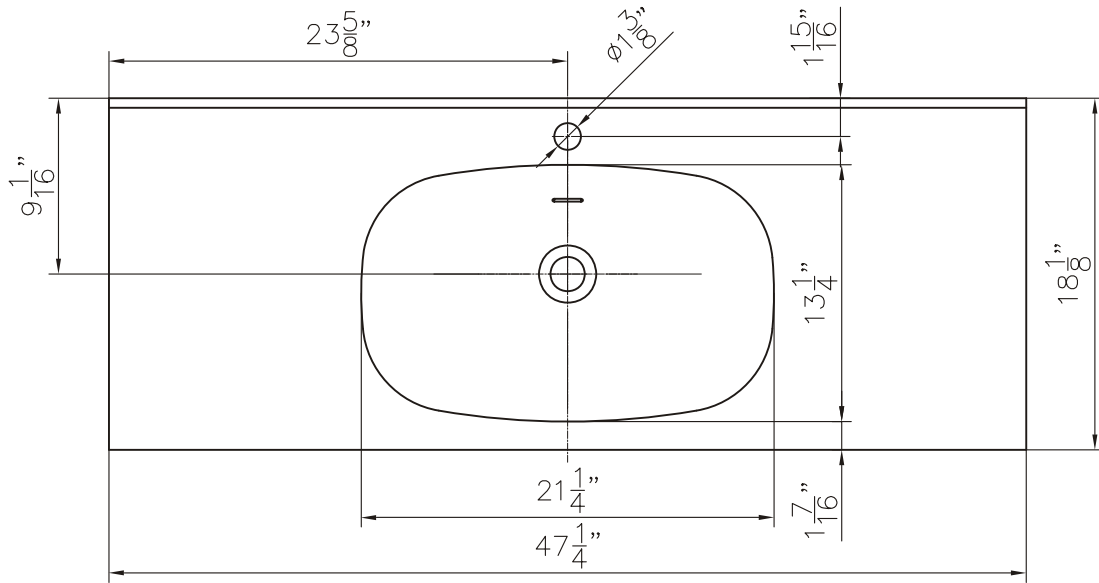

Dimensions

Front

Back

Side

Features:

- Solid Surface Frame
- Mirror

Dimensions:

28" X 28" X 2"

Dimensions

Countertop: $35.4" \times 18" \times 0.5"$

Oval Sink: $21.25" \times 13.25" \times 5.5$

Dimensions

Front

Back

Side

Top

Features:

- Plywood & Stainless Steel Frame
- 1 Soft-close Drawer
- 2 Open Door
- Blum Brand Hardware

Dimensions:

- 47" X 18" X 33.4" (With Top)
- 47" X 18" X 32.9" (Vanity Only)

Vanity Finish:

Natural Walnut (NW)

Countertop:

Matte White (MW)

Certification:

CARB P2

Countertop & Sink

Dimensions

Countertop: 47" X 18" X 0.5"

Oval Sink: 21.25" X 13.25" X 5.5