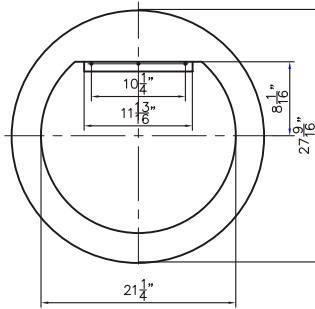

Dimensions

Front

Back

Side

Features:

- Solid Surface Frame
- Mirror

Dimensions:

28" X 28" X 2"

Mirror Finish:
Matte White (MW)

Dimensions

Features :

- Plywood & Stainless Steel Frame
- 1 Soft-close Drawer
- Blum Brand Hardware

Dimensions :

- 23.4" X 18" X 33.4" (With Top)
- 23.4" X 18" X 32.9" (Vanity Only)

- 35.25" X 18" X 33.4" (With Top)
- 35.25" X 18" X 32.9" (Vanity Only)

Vanity Finish:

Natural Walnut (NW)

Countertop:

Matte White (MW)

Certification:

CARB P2

Countertop & Sink

Dimensions

Countertop: $35.4" \times 18" \times 0.5"$

Oval Sink: $21.25" \times 13.25" \times 5.5$

Dimensions

Front

Back

Side

Top