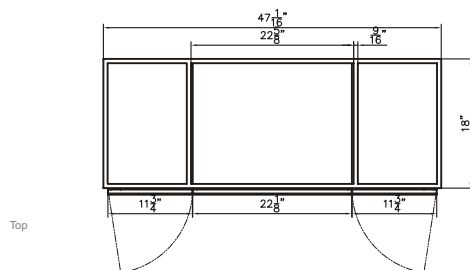

Dimensions

Front

Back

Side

Features:

- Solid Surface Frame
- Mirror

Dimensions:

28" X 28" X 2"

- 35.25" X 18" X 33.4" (With Top)
- 35.25" X 18" X 32.9" (Vanity Only)

Vanity Finish:

Natural Walnut (NW)

Countertop:

Matte White (MW)

Certification:

CARB P2

Countertop & Sink

Dimensions

Countertop: $35.4" \times 18" \times 0.5"$

Oval Sink: $21.25" \times 13.25" \times 5.5$

Dimensions

Front

Back

Side

Top

Features:

- Plywood & Stainless Steel Frame
- 1 Soft-close Drawer
- 2 Open Door
- Blum Brand Hardware

Dimensions:

- 47" X 18" X 33.4" (With Top)
- 47" X 18" X 32.9" (Vanity Only)

Vanity Finish:

Natural Walnut (NW)