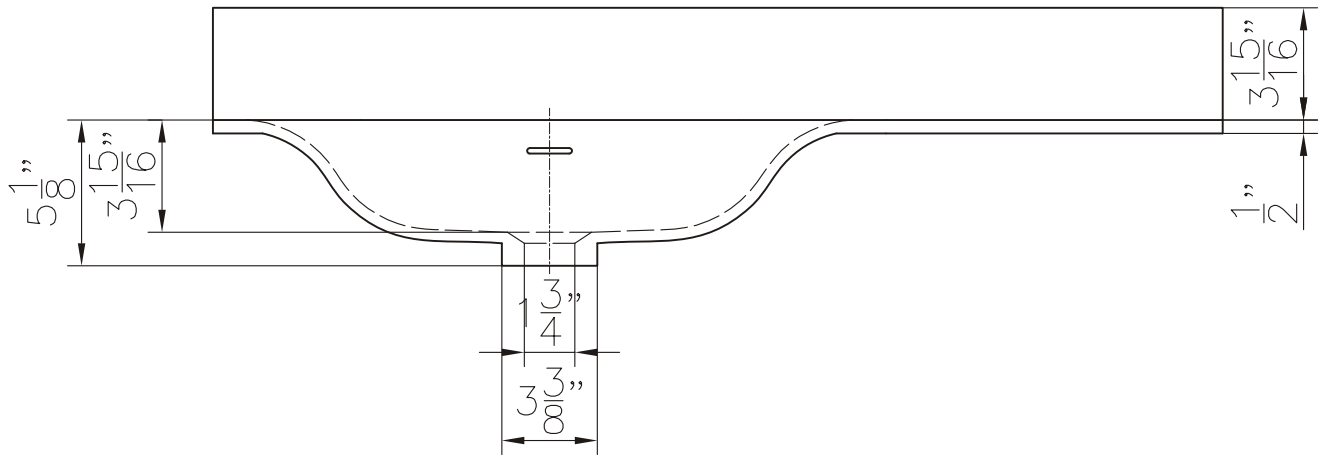

Dimensions

Front

Back

Side

Features:

- Solid Surface Frame
- Mirror

Dimensions:

28" X 28" X 2"

- 35.25" X 18" X 33.4" (With Top)
- 35.25" X 18" X 32.9" (Vanity Only)

Vanity Finish:

Natural Walnut (NW)

Countertop:

Matte White (MW)

Certification:

CARB P2

Countertop & Sink

Dimensions

Countertop: $35.4" \times 18" \times 0.5"$

Oval Sink: $21.25" \times 13.25" \times 5.5$

Dimensions

Front

Back

Side

Top