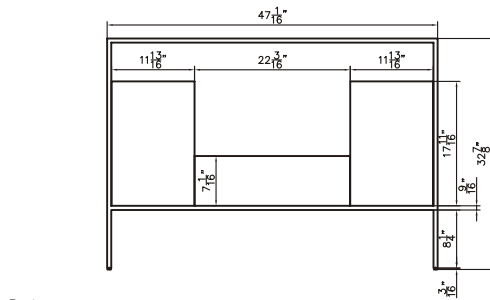

Dimensions

Front

Back

Side

Features:

- Solid Surface Frame
- Mirror

Dimensions:

28" X 28" X 2"

Mirror Finish:
Matte White (MW)

Dimensions

Features :

- Plywood & Stainless Steel Frame
- 1 Soft-close Drawer
- Blum Brand Hardware

Dimensions :

- 23.4" X 18" X 33.4" (With Top)
- 23.4" X 18" X 32.9" (Vanity Only)

- 35.25" X 18" X 33.4" (With Top)
- 35.25" X 18" X 32.9" (Vanity Only)

Vanity Finish:

Natural Walnut (NW)

Countertop:

Matte White (MW)

Certification:

CARB P2

Countertop & Sink

Dimensions

Countertop: $35.4" \times 18" \times 0.5"$

Oval Sink: $21.25" \times 13.25" \times 5.5$

Dimensions

Front

Back

Side

Top