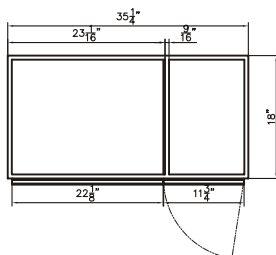

Top

Features:

- Plywood & Stainless Steel Frame
- 1 Soft-close Drawer
- 1 Open Door
- Blum Brand Hardware

Dimensions:

- 35.25" X 18" X 33.4" (With Top)
- 35.25" X 18" X 32.9" (Vanity Only)

Vanity Finish:

Natural Walnut (NW)

Countertop:

Matte White (MW)

Certification:

CARB P2