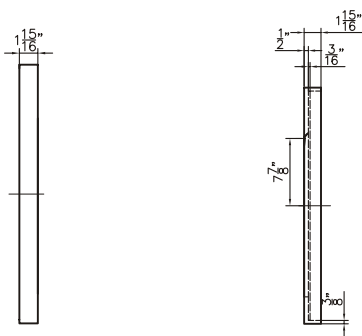

Dimensions

Front

Back

Side

Features:

- Solid Surface Frame
- Mirror

Dimensions:

28" X 28" X 2"

Mirror Finish:
Matte White (MW)

Dimensions

Features :

- Plywood & Stainless Steel Frame
- 1 Soft-close Drawer
- Blum Brand Hardware

Dimensions :

- 23.4" X 18" X 33.4" (With Top)
- 23.4" X 18" X 32.9" (Vanity Only)

Dimensions

Countertop: $35.4" \times 18" \times 0.5"$

Oval Sink: $21.25" \times 13.25" \times 5.5$

Dimensions

Front

Back

Side

Top

Features:

- Plywood & Stainless Steel Frame
- 1 Soft-close Drawer
- 2 Open Door
- Blum Brand Hardware

Dimensions:

- 47" X 18" X 33.4" (With Top)
- 47" X 18" X 32.9" (Vanity Only)

Vanity Finish:

Natural Walnut (NW)