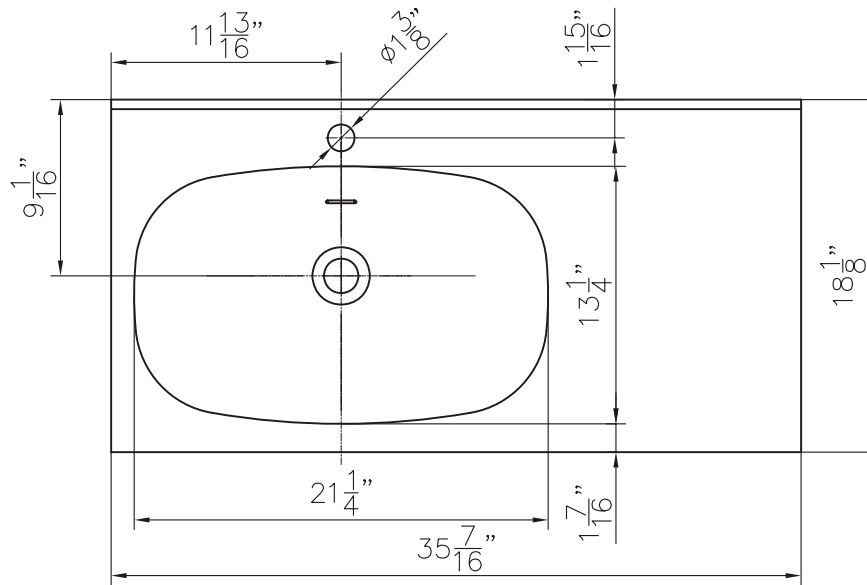

Dimensions

Front

Back

Side

Features:

- Solid Surface Frame
- Mirror

Dimensions:

28" X 28" X 2"

Mirror Finish:
Matte White (MW)

Dimensions

Features :

- Plywood & Stainless Steel Frame
- 1 Soft-close Drawer
- Blum Brand Hardware

Dimensions :

- 23.4" X 18" X 33.4" (With Top)
- 23.4" X 18" X 32.9" (Vanity Only)

- 35.25" X 18" X 33.4" (With Top)
- 35.25" X 18" X 32.9" (Vanity Only)

Vanity Finish:

Natural Walnut (NW)

Countertop:

Matte White (MW)

Certification:

CARB P2

Countertop & Sink

Dimensions

Countertop: $35.4" \times 18" \times 0.5"$

Oval Sink: $21.25" \times 13.25" \times 5.5$

Dimensions

Front

Back

Side

Top