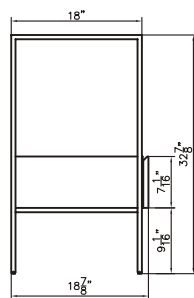

Dimensions

Back

Side

Top

Features:

- Plywood & Stainless Steel Frame
- 1 Soft-close Drawer
- 1 Open Door
- Blum Brand Hardware

Dimensions:

- 35.25" X 18" X 33.4" (With Top)
- 35.25" X 18" X 32.9" (Vanity Only)

Vanity Finish:

Natural Walnut (NW)

Countertop:

Matte White (MW)

Certification:

CARB P2