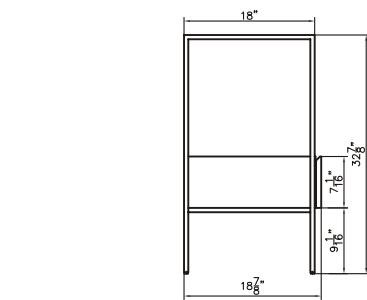

Dimensions

Front

Back

Side

Features:

- Solid Surface Frame
- Mirror

Dimensions:

28" X 28" X 2"

- 35.25" X 18" X 33.4" (With Top)
- 35.25" X 18" X 32.9" (Vanity Only)

Vanity Finish:

Natural Walnut (NW)

Countertop:

Matte White (MW)

Certification:

CARB P2

Countertop & Sink

Dimensions

Countertop: $35.4" \times 18" \times 0.5"$

Oval Sink: $21.25" \times 13.25" \times 5.5$

Dimensions

Front

Back

Side

Top

Features:

- Plywood & Stainless Steel Frame
- 1 Soft-close Drawer
- 2 Open Door
- Blum Brand Hardware

Dimensions:

- 47" X 18" X 33.4" (With Top)
- 47" X 18" X 32.9" (Vanity Only)

Vanity Finish:

Natural Walnut (NW)