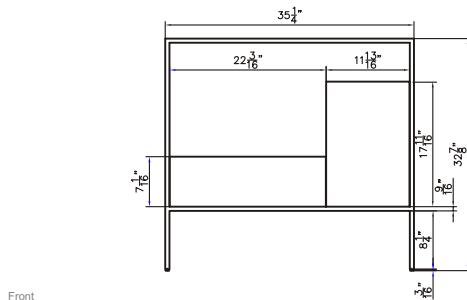

Dimensions

Front