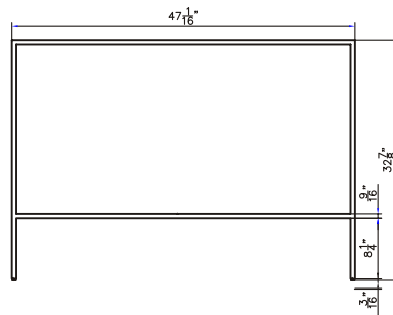

Dimensions

Front

Back

Side

Features:

- Solid Surface Frame
- Mirror

Dimensions:

28" X 28" X 2"

- 35.25" X 18" X 33.4" (With Top)
- 35.25" X 18" X 32.9" (Vanity Only)

Vanity Finish:

Natural Walnut (NW)

Countertop:

Matte White (MW)

Certification:

CARB P2

Countertop & Sink

Dimensions

Countertop: $35.4" \times 18" \times 0.5"$

Oval Sink: $21.25" \times 13.25" \times 5.5$

Dimensions

Front

Back

Side

Top

Features:

- Plywood & Stainless Steel Frame
- 1 Soft-close Drawer
- 2 Open Door
- Blum Brand Hardware

Dimensions:

- 47" X 18" X 33.4" (With Top)
- 47" X 18" X 32.9" (Vanity Only)

Vanity Finish:

Natural Walnut (NW)