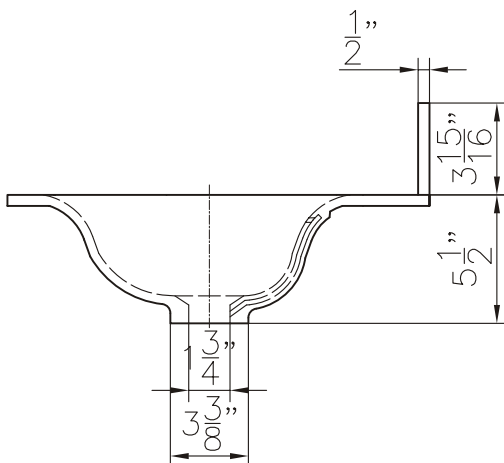

Dimensions

Front

Back

Side

Features:

- Solid Surface Frame
- Mirror

Dimensions:

28" X 28" X 2"

- 35.25" X 18" X 33.4" (With Top)
- 35.25" X 18" X 32.9" (Vanity Only)

Vanity Finish:

Natural Walnut (NW)

Countertop:

Matte White (MW)

Certification:

CARB P2

Countertop & Sink

Dimensions

Countertop: $35.4" \times 18" \times 0.5"$

Oval Sink: $21.25" \times 13.25" \times 5.5$

Dimensions

Front

Back

Side

Top

Features:

- Plywood & Stainless Steel Frame
- 1 Soft-close Drawer
- 2 Open Door
- Blum Brand Hardware

Dimensions:

- 47" X 18" X 33.4" (With Top)
- 47" X 18" X 32.9" (Vanity Only)

Vanity Finish:

Natural Walnut (NW)