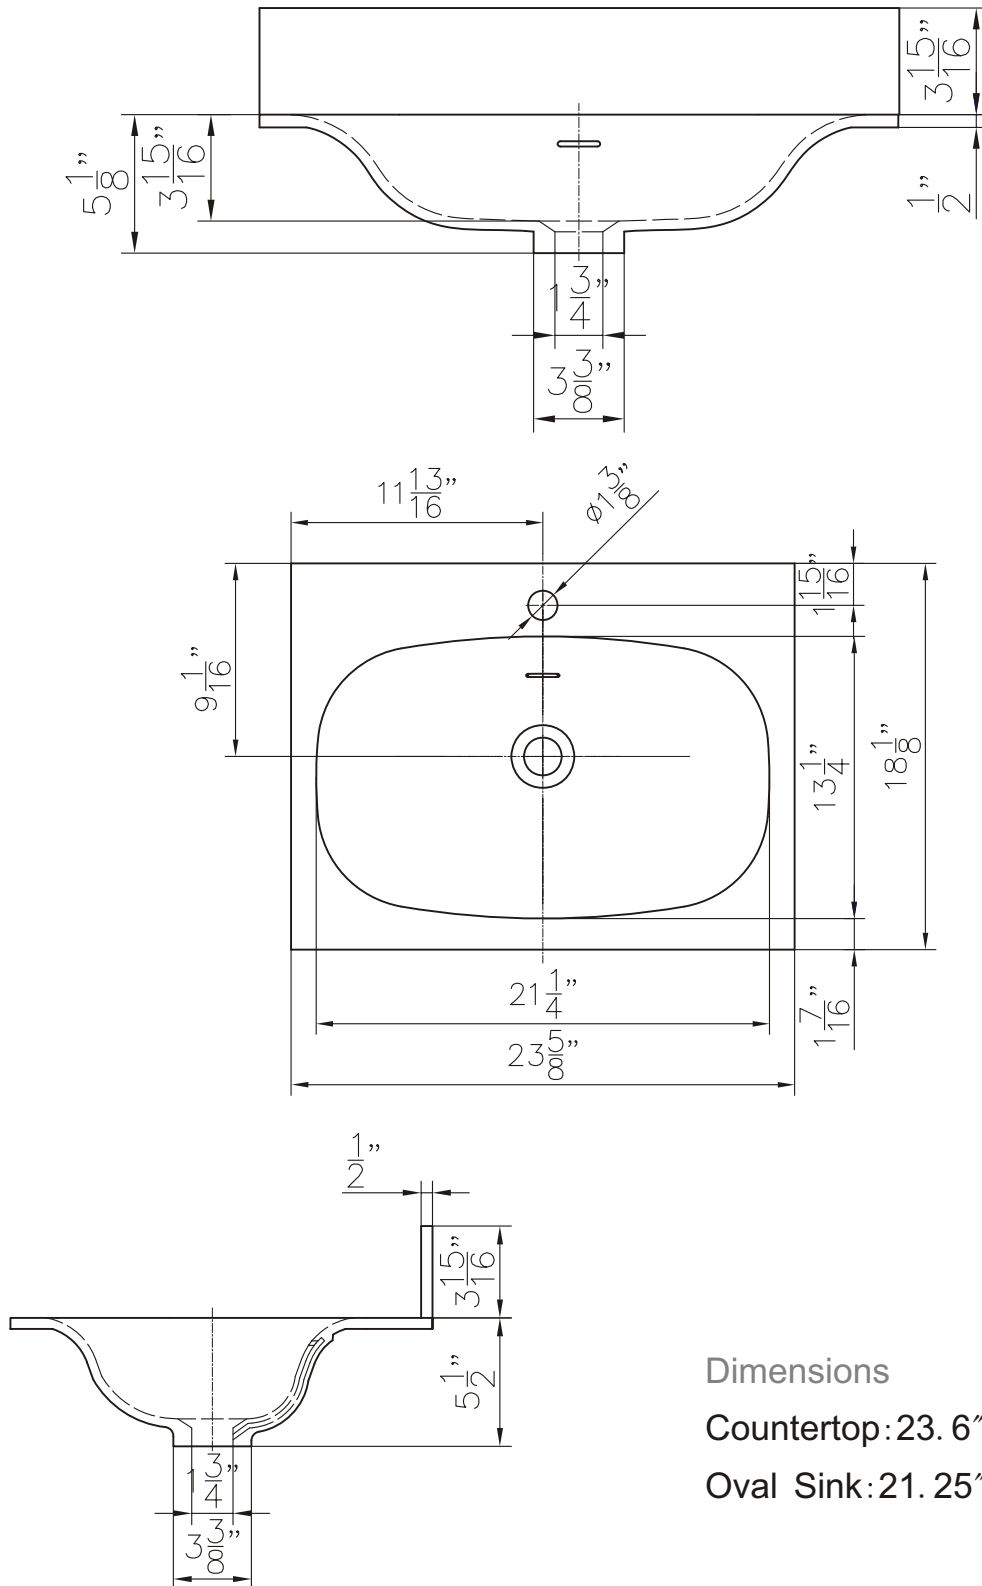

Countertop & Sink

Dimensions

Countertop: 23.6" X 18" X 0.5"

Oval Sink: 21.25" X 13.25" X 5.5