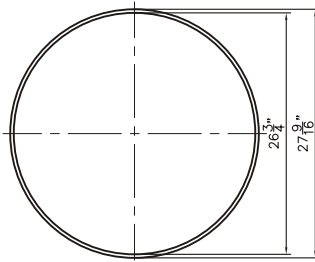

Dimensions

Front

Back

Side

Features:

- Solid Surface Frame
- Mirror

Dimensions:

28" X 28" X 2"

Mirror Finish:
Matte White (MW)

Dimensions

Features :

- Plywood & Stainless Steel Frame
- 1 Soft-close Drawer
- Blum Brand Hardware

Dimensions :

- 23.4" X 18" X 33.4" (With Top)
- 23.4" X 18" X 32.9" (Vanity Only)

- 35.25" X 18" X 33.4" (With Top)
- 35.25" X 18" X 32.9" (Vanity Only)

Vanity Finish:

Natural Walnut (NW)

Countertop:

Matte White (MW)

Certification:

CARB P2

Countertop & Sink

Dimensions

Countertop: $35.4" \times 18" \times 0.5"$

Oval Sink: $21.25" \times 13.25" \times 5.5$

Dimensions

Front

Back

Side

Top