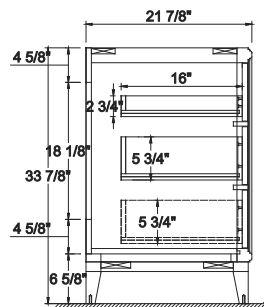

Dimensions

Front

Back

Side

Top

Features

- Solid Wood & Hardwood Construction
- 6 Soft-close Drawers
- Chrome finish hardware
- Adjustable leg levelers
- cUPC Undermount Basin

Dimensions:

Dimensions:

Countertop: 42" x 22" x 0.75"

Oval undermount basin: 20.1" x 15.2" x 7.5"

Dimensions

Front

Back

Side

Top

Features

- Solid Wood & Hardwood Construction
- 6 Soft-close Drawers
- Chrome finish hardware
- Adjustable leg levelers
- cUPC Undermount Basin

Dimensions:

- 60" x 22" x 34 5/8" (With Top)
- 59 3/8" x 21 7/8" x 33 7/8" (Vanity Only)

Countertop: 60" x 22" x 0.75"

Oval undermount basin: 20.1" x 15.2" x 7.5"