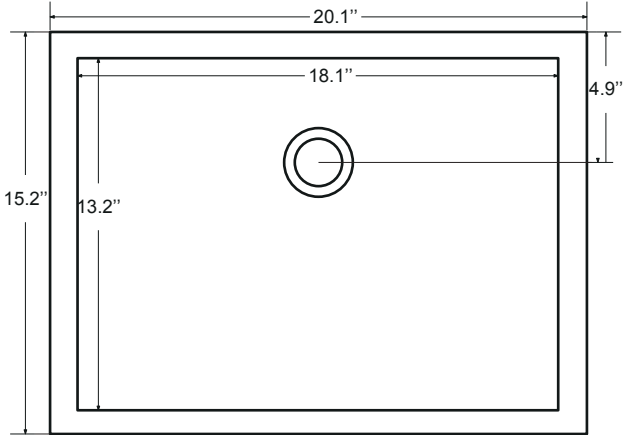

Countertop & Sink

Dimensions:

Countertop: 60" x 22" x 0.75"

Oval undermount basin: 20.1" x 15.2" x 7.5"