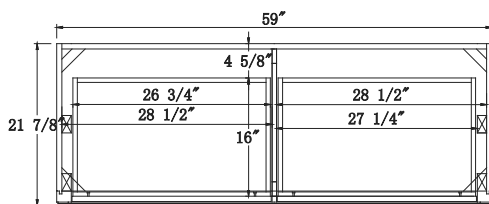

Dimensions

Front

Back

Side

Top

Features

- Solid Wood & Hardwood Construction
- 6 Soft-close Drawers
- Chrome finish hardware
- Adjustable leg levelers
- cUPC Undermount Basin

Dimensions:

Dimensions:

Countertop: 42" x 22" x 0.75"

Oval undermount basin: 20.1" x 15.2" x 7.5"

Dimensions

Front

Back

Side

Top

Features

- Solid Wood & Hardwood Construction
- 6 Soft-close Drawers
- Chrome finish hardware
- Adjustable leg levelers
- cUPC Undermount Basin

Dimensions:

- 60" x 22" x 34 5/8" (With Top)
- 59 3/8" x 21 7/8" x 33 7/8" (Vanity Only)

Countertop: 60" x 22" x 0.75"

Oval undermount basin: 20.1" x 15.2" x 7.5"