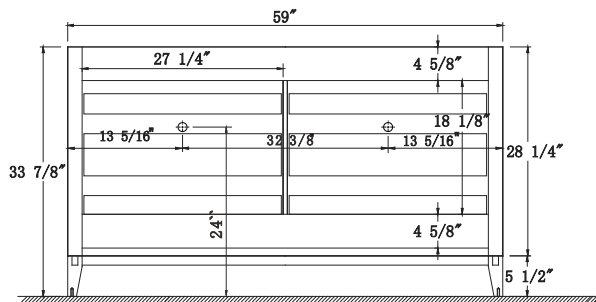

Dimensions

Front

Back

Side

Top

Features

- Solid Wood & Hardwood Construction
- 6 Soft-close Drawers
- Chrome finish hardware
- Adjustable leg levelers
- cUPC Undermount Basin

Dimensions:

Dimensions:

Countertop: 42" x 22" x 0.75"

Oval undermount basin: 20.1" x 15.2" x 7.5"

Dimensions

Front

Back

Side

Top

Features

- Solid Wood & Hardwood Construction
- 6 Soft-close Drawers
- Chrome finish hardware
- Adjustable leg levelers
- cUPC Undermount Basin

Dimensions:

- 60" x 22" x 34 5/8" (With Top)
- 59 3/8" x 21 7/8" x 33 7/8" (Vanity Only)

Countertop: 60" x 22" x 0.75"

Oval undermount basin: 20.1" x 15.2" x 7.5"