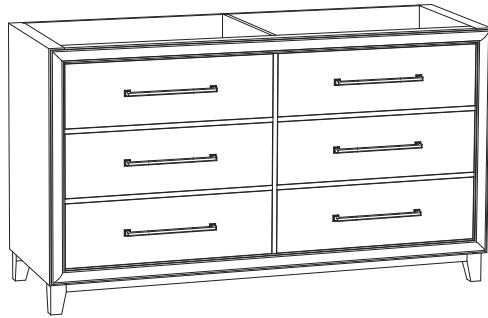

Dimensions

Front

Back

Side

Top

Features

- Solid Wood & Hardwood Construction
- 6 Soft-close Drawers
- Chrome finish hardware
- Adjustable leg levelers
- cUPC Undermount Basin

Dimensions:

Dimensions:

Countertop: 42" x 22" x 0.75"

Oval undermount basin: 20.1" x 15.2" x 7.5"

Dimensions

Front

Back

Side

Top

Features

- Solid Wood & Hardwood Construction
- 6 Soft-close Drawers
- Chrome finish hardware
- Adjustable leg levelers
- cUPC Undermount Basin

Dimensions:

- 60" x 22" x 34 5/8" (With Top)
- 59 3/8" x 21 7/8" x 33 7/8" (Vanity Only)

Countertop: 60" x 22" x 0.75"

Oval undermount basin: 20.1" x 15.2" x 7.5"