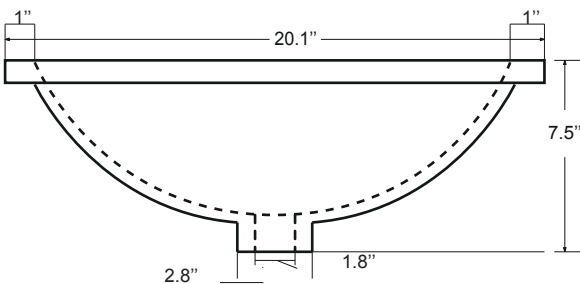

Countertop & Sink

Dimensions:

Countertop: 60" x 22" x 0.75"

Oval undermount basin: 20.1" x 15.2" x 7.5"