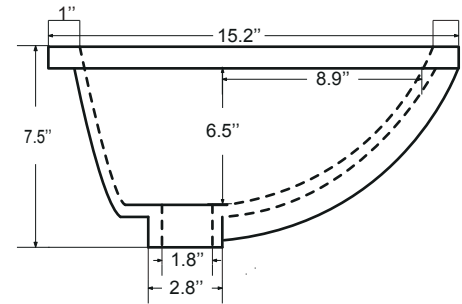

Countertop & Sink

Dimensions:

Countertop: 60" x 22" x 0.75"

Oval undermount basin: 20.1" x 15.2" x 7.5"