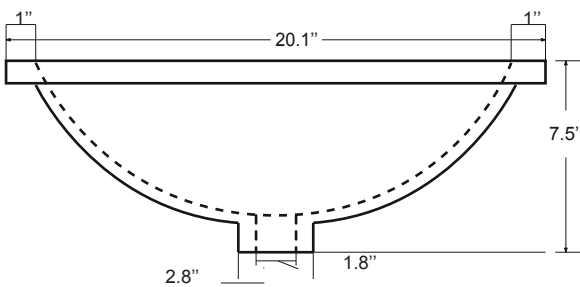

Dimensions

Front

Back

Side

Top

Features

- Solid Wood & Hardwood Construction
- 6 Soft-close Drawers
- Chrome finish hardware
- Adjustable leg levelers
- cUPC Undermount Basin

Dimensions:

Dimensions:

Countertop: 42" x 22" x 0.75"

Oval undermount basin: 20.1" x 15.2" x 7.5"

Dimensions

Front

Back

Side

Top

Features

- Solid Wood & Hardwood Construction
- 6 Soft-close Drawers
- Chrome finish hardware
- Adjustable leg levelers
- cUPC Undermount Basin

Dimensions:

- 60" x 22" x 34 5/8" (With Top)
- 59 3/8" x 21 7/8" x 33 7/8" (Vanity Only)

Countertop: 60" x 22" x 0.75"

Oval undermount basin: 20.1" x 15.2" x 7.5"