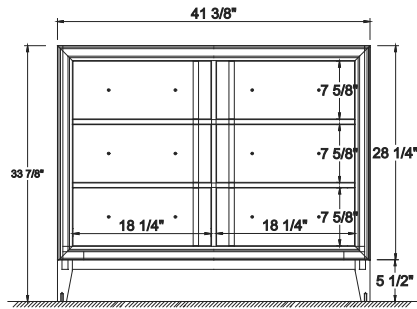

Dimensions

Front

Back

Side

Top

Features

- Solid Wood & Hardwood Construction
- 6 Soft-close Drawers
- Chrome finish hardware
- Adjustable leg levelers
- cUPC Undermount Basin

Dimensions:

Dimensions:

Countertop: 42" x 22" x 0.75"

Oval undermount basin: 20.1" x 15.2" x 7.5"

Dimensions

Front

Back

Side

Top

Features

- Solid Wood & Hardwood Construction
- 6 Soft-close Drawers
- Chrome finish hardware
- Adjustable leg levelers
- cUPC Undermount Basin

Dimensions:

- 60" x 22" x 34 5/8" (With Top)
- 59 3/8" x 21 7/8" x 33 7/8" (Vanity Only)

Countertop: 60" x 22" x 0.75"

Oval undermount basin: 20.1" x 15.2" x 7.5"