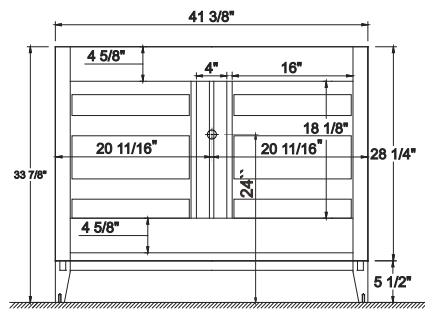

Dimensions

Front

Back

Side

Top

Features

- Solid Wood & Hardwood Construction
- 6 Soft-close Drawers
- Chrome finish hardware
- Adjustable leg levelers
- cUPC Undermount Basin

Dimensions:

Dimensions:

Countertop: 42" x 22" x 0.75"

Oval undermount basin: 20.1" x 15.2" x 7.5"

Dimensions

Front

Back

Side

Top

Features

- Solid Wood & Hardwood Construction
- 6 Soft-close Drawers
- Chrome finish hardware
- Adjustable leg levelers
- cUPC Undermount Basin

Dimensions:

- 60" x 22" x 34 5/8" (With Top)
- 59 3/8" x 21 7/8" x 33 7/8" (Vanity Only)

Countertop: 60" x 22" x 0.75"

Oval undermount basin: 20.1" x 15.2" x 7.5"