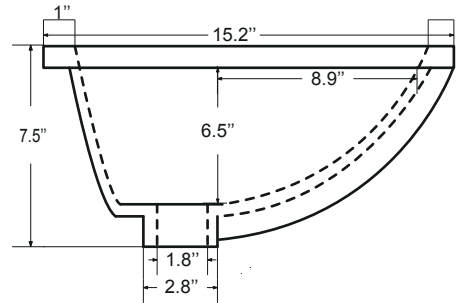

Dimensions

Front

Back

Side

Top

Features

- Solid Wood & Hardwood Construction
- 6 Soft-close Drawers
- Chrome finish hardware
- Adjustable leg levelers
- cUPC Undermount Basin

Dimensions:

Dimensions:

Countertop: 42" x 22" x 0.75"

Oval undermount basin: 20.1" x 15.2" x 7.5"

Dimensions

Front

Back

Side

Top

Features

- Solid Wood & Hardwood Construction
- 6 Soft-close Drawers
- Chrome finish hardware
- Adjustable leg levelers
- cUPC Undermount Basin

Dimensions:

- 60" x 22" x 34 5/8" (With Top)
- 59 3/8" x 21 7/8" x 33 7/8" (Vanity Only)

Countertop: 60" x 22" x 0.75"

Oval undermount basin: 20.1" x 15.2" x 7.5"