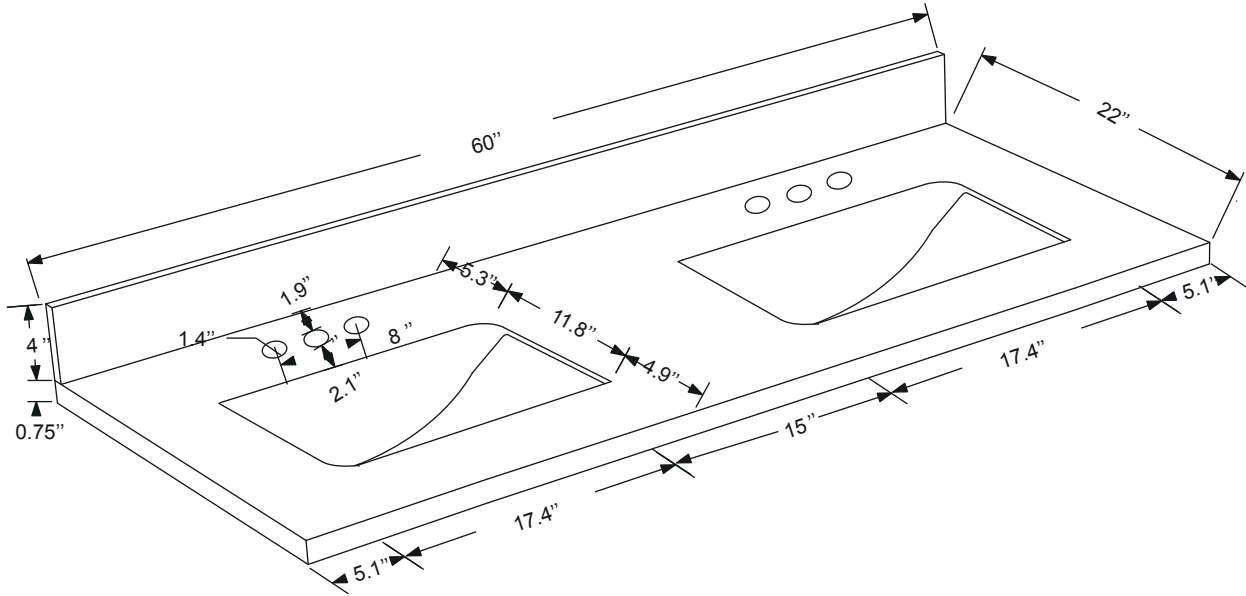

Countertop & Sink

Dimensions:

Countertop: 60" x 22" x 0.75"

Oval undermount basin: 20.1" x 15.2" x 7.5"