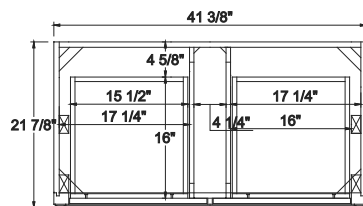

Dimensions

Front

Back

Side

Top

Features

- Solid Wood & Hardwood Construction
- 6 Soft-close Drawers
- Chrome finish hardware
- Adjustable leg levelers
- cUPC Undermount Basin

Dimensions:

Dimensions:

Countertop: 42" x 22" x 0.75"

Oval undermount basin: 20.1" x 15.2" x 7.5"

Dimensions

Front

Back

Side

Top

Features

- Solid Wood & Hardwood Construction
- 6 Soft-close Drawers
- Chrome finish hardware
- Adjustable leg levelers
- cUPC Undermount Basin

Dimensions:

- 60" x 22" x 34 5/8" (With Top)
- 59 3/8" x 21 7/8" x 33 7/8" (Vanity Only)

Countertop: 60" x 22" x 0.75"

Oval undermount basin: 20.1" x 15.2" x 7.5"