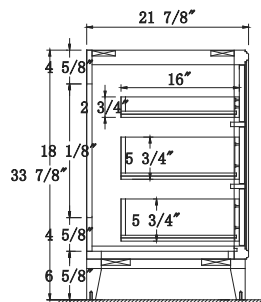

Dimensions

Front

Back

Side

Top

Features

- Solid Wood & Hardwood Construction
- 6 Soft-close Drawers
- Chrome finish hardware
- Adjustable leg levelers
- cUPC Undermount Basin

Dimensions:

Dimensions:

Countertop: 42" x 22" x 0.75"

Oval undermount basin: 20.1" x 15.2" x 7.5"

Dimensions

Front

Back

Side

Top

Features

- Solid Wood & Hardwood Construction
- 6 Soft-close Drawers
- Chrome finish hardware
- Adjustable leg levelers
- cUPC Undermount Basin

Dimensions:

- 60" x 22" x 34 5/8" (With Top)
- 59 3/8" x 21 7/8" x 33 7/8" (Vanity Only)

Countertop: 60" x 22" x 0.75"

Oval undermount basin: 20.1" x 15.2" x 7.5"