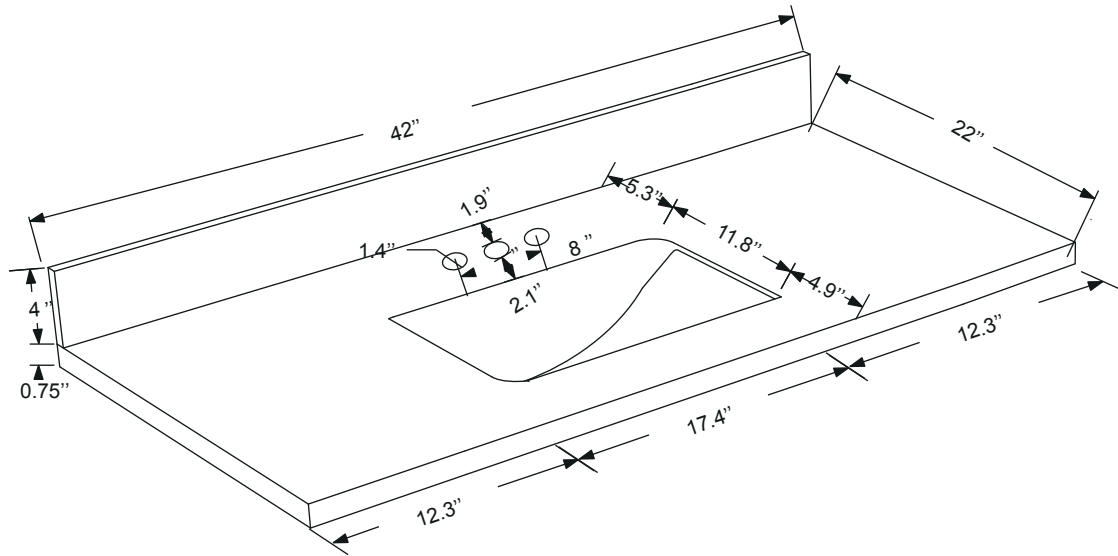

Dimensions

Front

Back

Side

Top

Features

- Solid Wood & Hardwood Construction
- 6 Soft-close Drawers
- Chrome finish hardware
- Adjustable leg levelers
- cUPC Undermount Basin

Dimensions:

Dimensions:

Countertop: 42" x 22" x 0.75"

Oval undermount basin: 20.1" x 15.2" x 7.5"

Dimensions

Front

Back

Side

Top

Features

- Solid Wood & Hardwood Construction
- 6 Soft-close Drawers
- Chrome finish hardware
- Adjustable leg levelers
- cUPC Undermount Basin

Dimensions:

- 60" x 22" x 34 5/8" (With Top)
- 59 3/8" x 21 7/8" x 33 7/8" (Vanity Only)

Countertop: 60" x 22" x 0.75"

Oval undermount basin: 20.1" x 15.2" x 7.5"