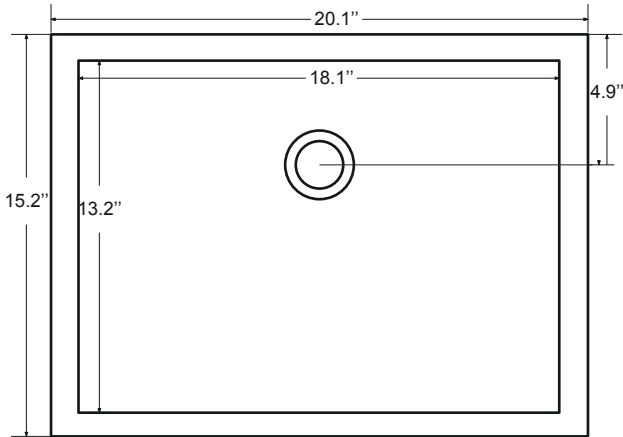

Dimensions

Front

Back

Side

Top

Features

- Solid Wood & Hardwood Construction
- 6 Soft-close Drawers
- Chrome finish hardware
- Adjustable leg levelers
- cUPC Undermount Basin

Dimensions:

Dimensions:

Countertop: 42" x 22" x 0.75"

Oval undermount basin: 20.1" x 15.2" x 7.5"

Dimensions

Front

Back

Side

Top

Features

- Solid Wood & Hardwood Construction
- 6 Soft-close Drawers
- Chrome finish hardware
- Adjustable leg levelers
- cUPC Undermount Basin

Dimensions:

- 60" x 22" x 34 5/8" (With Top)
- 59 3/8" x 21 7/8" x 33 7/8" (Vanity Only)

Countertop: 60" x 22" x 0.75"

Oval undermount basin: 20.1" x 15.2" x 7.5"