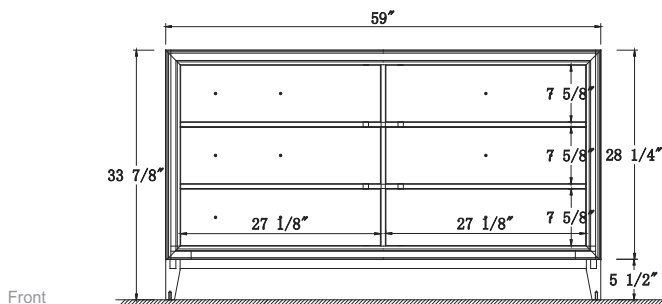

Dimensions

Front

Back

Side

Top

Features

- Solid Wood & Hardwood Construction
- 6 Soft-close Drawers
- Chrome finish hardware
- Adjustable leg levelers
- cUPC Undermount Basin

Dimensions:

Dimensions:

Countertop: 42" x 22" x 0.75"

Oval undermount basin: 20.1" x 15.2" x 7.5"

Dimensions

Front

Back

Side

Top

Features

- Solid Wood & Hardwood Construction
- 6 Soft-close Drawers
- Chrome finish hardware
- Adjustable leg levelers
- cUPC Undermount Basin

Dimensions:

- 60" x 22" x 34 5/8" (With Top)
- 59 3/8" x 21 7/8" x 33 7/8" (Vanity Only)

Countertop: 60" x 22" x 0.75"

Oval undermount basin: 20.1" x 15.2" x 7.5"