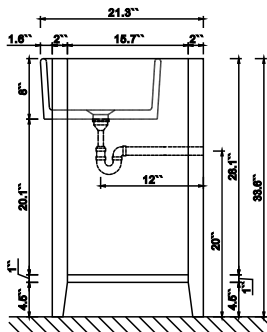

Dimensions

Front

Back

Side

Top

Features

- Solid wood&Hardwood Construction
- 2 Soft-close Doors
- Brushed Gold hardware
- Adjustable leg levelers
- Undermount Basin

Dimensions:

Countertop & Sink

Dimensions:

Countertop: 36``x19.3``x1``

Rectangle undermount basin: 21``x15.8``x7.9``

Dimensions

Front

Back

Side

Top

Features

- Solid wood & Hardwood Construction
- 2 Soft-close Drawers
- 4 Soft-close Doors
- Brushed Gold hardware
- Adjustable leg levelers
- Undermount Basin

Dimensions:

- 48``x20.1``x34.6`` (With Top & Sink)
- 47.3``x18.5``x33.6`` (Vanity Only)

Countertop: 60" x 20.9" x 1"

Rectangle undermount basin: 21" x 15.8" x 7.9"

Top