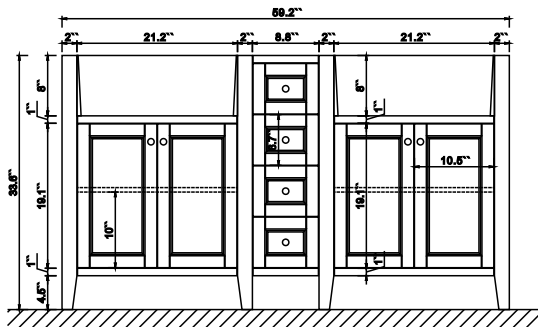

Dimensions

Front