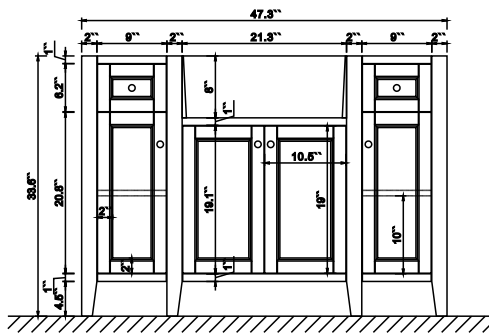

Dimensions

Front

Back

Side

Top

Features

- Solid wood&Hardwood Construction
- 2 Soft-close Doors
- Brushed Gold hardware
- Adjustable leg levelers
- Undermount Basin

Dimensions:

Countertop & Sink

Dimensions:

Countertop: 36``x19.3``x1``

Rectangle undermount basin: 21``x15.8``x7.9``

Dimensions

Front

Back

Side

Top

Features

- Solid wood & Hardwood Construction
- 2 Soft-close Drawers
- 4 Soft-close Doors
- Brushed Gold hardware
- Adjustable leg levelers
- Undermount Basin

Dimensions:

- 48``x20.1``x34.6`` (With Top & Sink)
- 47.3``x18.5``x33.6`` (Vanity Only)

Back

Side

Top

Features

- Solid wood&Hardwood Construction
- 4 Soft-close Drawers
- 4 Soft-close Doors
- Brushed Gold hardware
- Adjustable leg levelers
- Undermount Basin

Dimensions:

- 60``x20.9``x34.6``(With Top & Sink)
- 59.2``x20.5``x33.6``(Vanity Only)