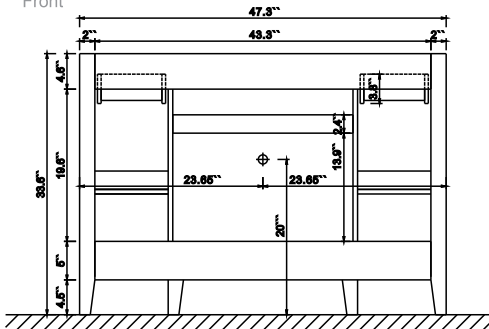

Countertop & Sink

Dimensions:

Countertop: 36``x19.3``x1``

Rectangle undermount basin: 21``x15.8``x7.9``

Dimensions

Front

Back

Side

Top

Features

- Solid wood & Hardwood Construction
- 2 Soft-close Drawers
- 4 Soft-close Doors
- Brushed Gold hardware
- Adjustable leg levelers
- Undermount Basin

Dimensions:

- 48``x20.1``x34.6`` (With Top & Sink)
- 47.3``x18.5``x33.6`` (Vanity Only)

Back

Side

Top

Features

- Solid wood&Hardwood Construction
- 4 Soft-close Drawers
- 4 Soft-close Doors
- Brushed Gold hardware
- Adjustable leg levelers
- Undermount Basin

Dimensions:

- 60``x20.9``x34.6``(With Top & Sink)
- 59.2``x20.5``x33.6``(Vanity Only)

Countertop: 60" x 20.9" x 1"

Rectangle undermount basin: 21" x 15.8" x 7.9"

Top