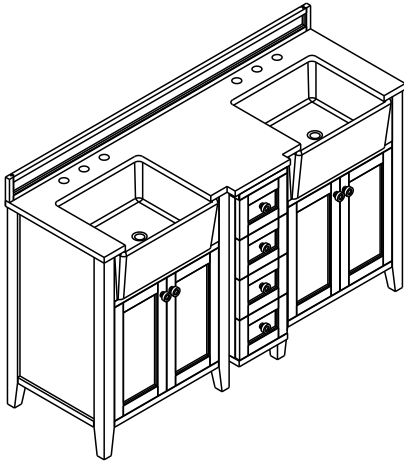

Dimensions

Features

- Solid wood&Hardwood Construction
- 4 Soft-close Drawers
- 4 Soft-close Doors
- Brushed Gold hardware
- Adjustable leg levelers
- Undermount Basin

Dimensions:

- 60``x20.9``x34.6``(With Top & Sink)
- 59.2``x20.5``x33.6``(Vanity Only)

Vanity Finish:

- White (W)
- Sapphire Gray (SG)
- Heritage Blue (HB)

Countertop:

Italian carrara white marble(CW)

Certification

CARB P2