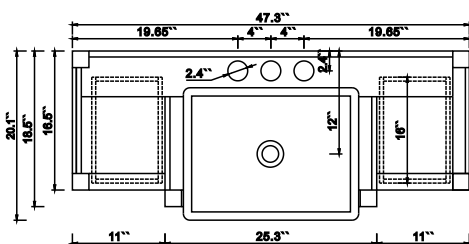

Countertop & Sink

Dimensions:

Countertop: 36``x19.3``x1``

Rectangle undermount basin: 21``x15.8``x7.9``

Dimensions

Front

Back

Side

Top

Features

- Solid wood & Hardwood Construction
- 2 Soft-close Drawers
- 4 Soft-close Doors
- Brushed Gold hardware
- Adjustable leg levelers
- Undermount Basin

Dimensions:

- 48``x20.1``x34.6`` (With Top & Sink)
- 47.3``x18.5``x33.6`` (Vanity Only)

Back

Side

Top

Features

- Solid wood&Hardwood Construction
- 4 Soft-close Drawers
- 4 Soft-close Doors
- Brushed Gold hardware
- Adjustable leg levelers
- Undermount Basin

Dimensions:

- 60``x20.9``x34.6``(With Top & Sink)
- 59.2``x20.5``x33.6``(Vanity Only)

Countertop: 60" x 20.9" x 1"

Rectangle undermount basin: 21" x 15.8" x 7.9"

Top