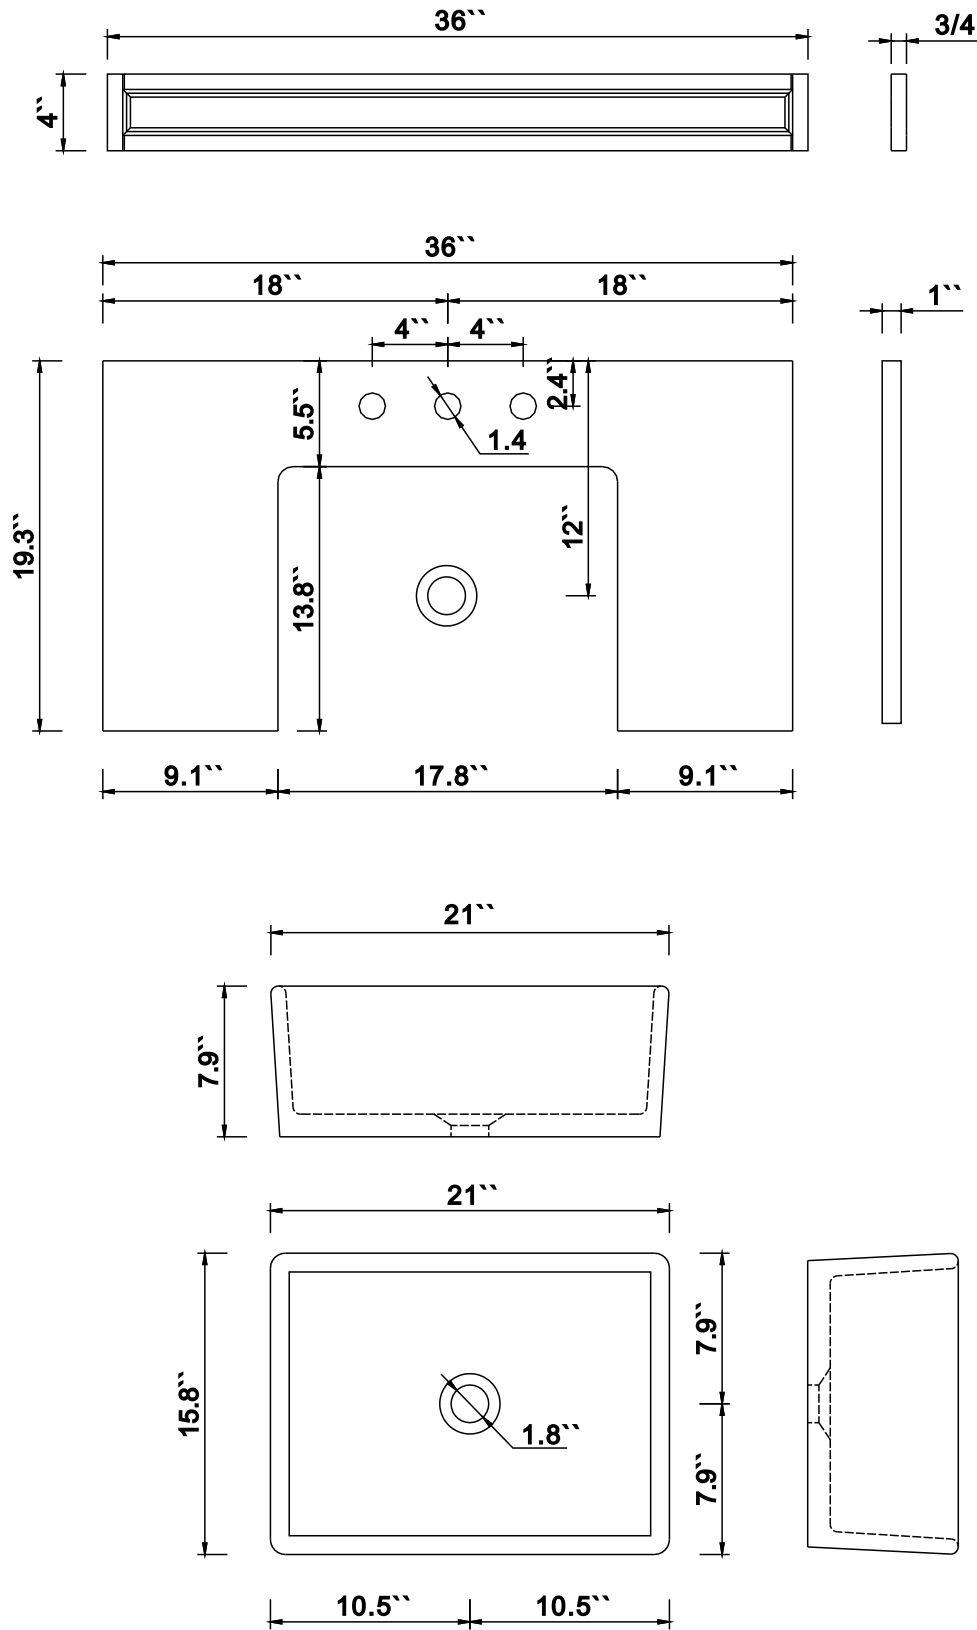

Countertop & Sink

Dimensions:

Countertop: 36``x19.3``x1``

Rectangle undermount basin: 21``x15.8``x7.9``

Dimensions

Front

Back

Side

Top

Features

- Solid wood & Hardwood Construction
- 2 Soft-close Drawers
- 4 Soft-close Doors
- Brushed Gold hardware
- Adjustable leg levelers
- Undermount Basin

Dimensions:

- 48``x20.1``x34.6`` (With Top & Sink)
- 47.3``x18.5``x33.6`` (Vanity Only)

Back

Side

Top

Features

- Solid wood&Hardwood Construction
- 4 Soft-close Drawers
- 4 Soft-close Doors
- Brushed Gold hardware
- Adjustable leg levelers
- Undermount Basin

Dimensions:

- 60``x20.9``x34.6``(With Top & Sink)
- 59.2``x20.5``x33.6``(Vanity Only)

Countertop: 60" x 20.9" x 1"

Rectangle undermount basin: 21" x 15.8" x 7.9"

Top