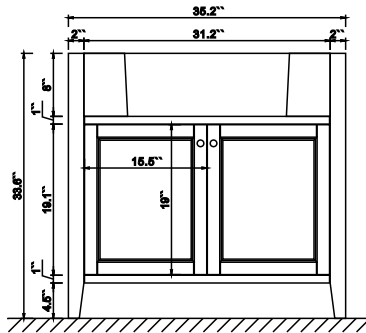

Dimensions

Front

Back

Side

Top

Features

- Solid wood&Hardwood Construction
- 2 Soft-close Doors
- Brushed Gold hardware
- Adjustable leg levelers
- Undermount Basin

Dimensions:

Countertop & Sink

Dimensions:

Countertop: 36``x19.3``x1``

Rectangle undermount basin: 21``x15.8``x7.9``

Dimensions

Front

Back

Side

Top

Features

- Solid wood & Hardwood Construction
- 2 Soft-close Drawers
- 4 Soft-close Doors
- Brushed Gold hardware
- Adjustable leg levelers
- Undermount Basin

Dimensions:

- 48``x20.1``x34.6`` (With Top & Sink)
- 47.3``x18.5``x33.6`` (Vanity Only)

Countertop: 60" x 20.9" x 1"

Rectangle undermount basin: 21" x 15.8" x 7.9"

Top