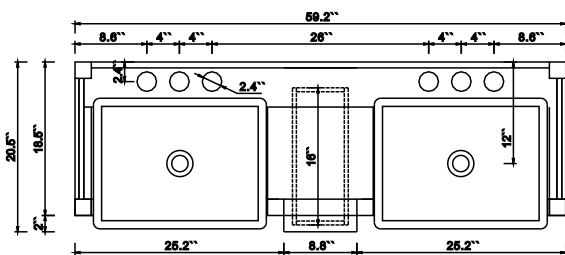

Countertop & Sink

Dimensions:

Countertop: 36``x19.3``x1``

Rectangle undermount basin: 21``x15.8``x7.9``

Dimensions

Front

Back

Side

Top

Features

- Solid wood & Hardwood Construction
- 2 Soft-close Drawers
- 4 Soft-close Doors
- Brushed Gold hardware
- Adjustable leg levelers
- Undermount Basin

Dimensions:

- 48``x20.1``x34.6`` (With Top & Sink)
- 47.3``x18.5``x33.6`` (Vanity Only)

Back

Side

Top

Features

- Solid wood&Hardwood Construction
- 4 Soft-close Drawers
- 4 Soft-close Doors
- Brushed Gold hardware
- Adjustable leg levelers
- Undermount Basin

Dimensions:

- 60``x20.9``x34.6``(With Top & Sink)
- 59.2``x20.5``x33.6``(Vanity Only)

Countertop: 60" x 20.9" x 1"

Rectangle undermount basin: 21" x 15.8" x 7.9"

Top