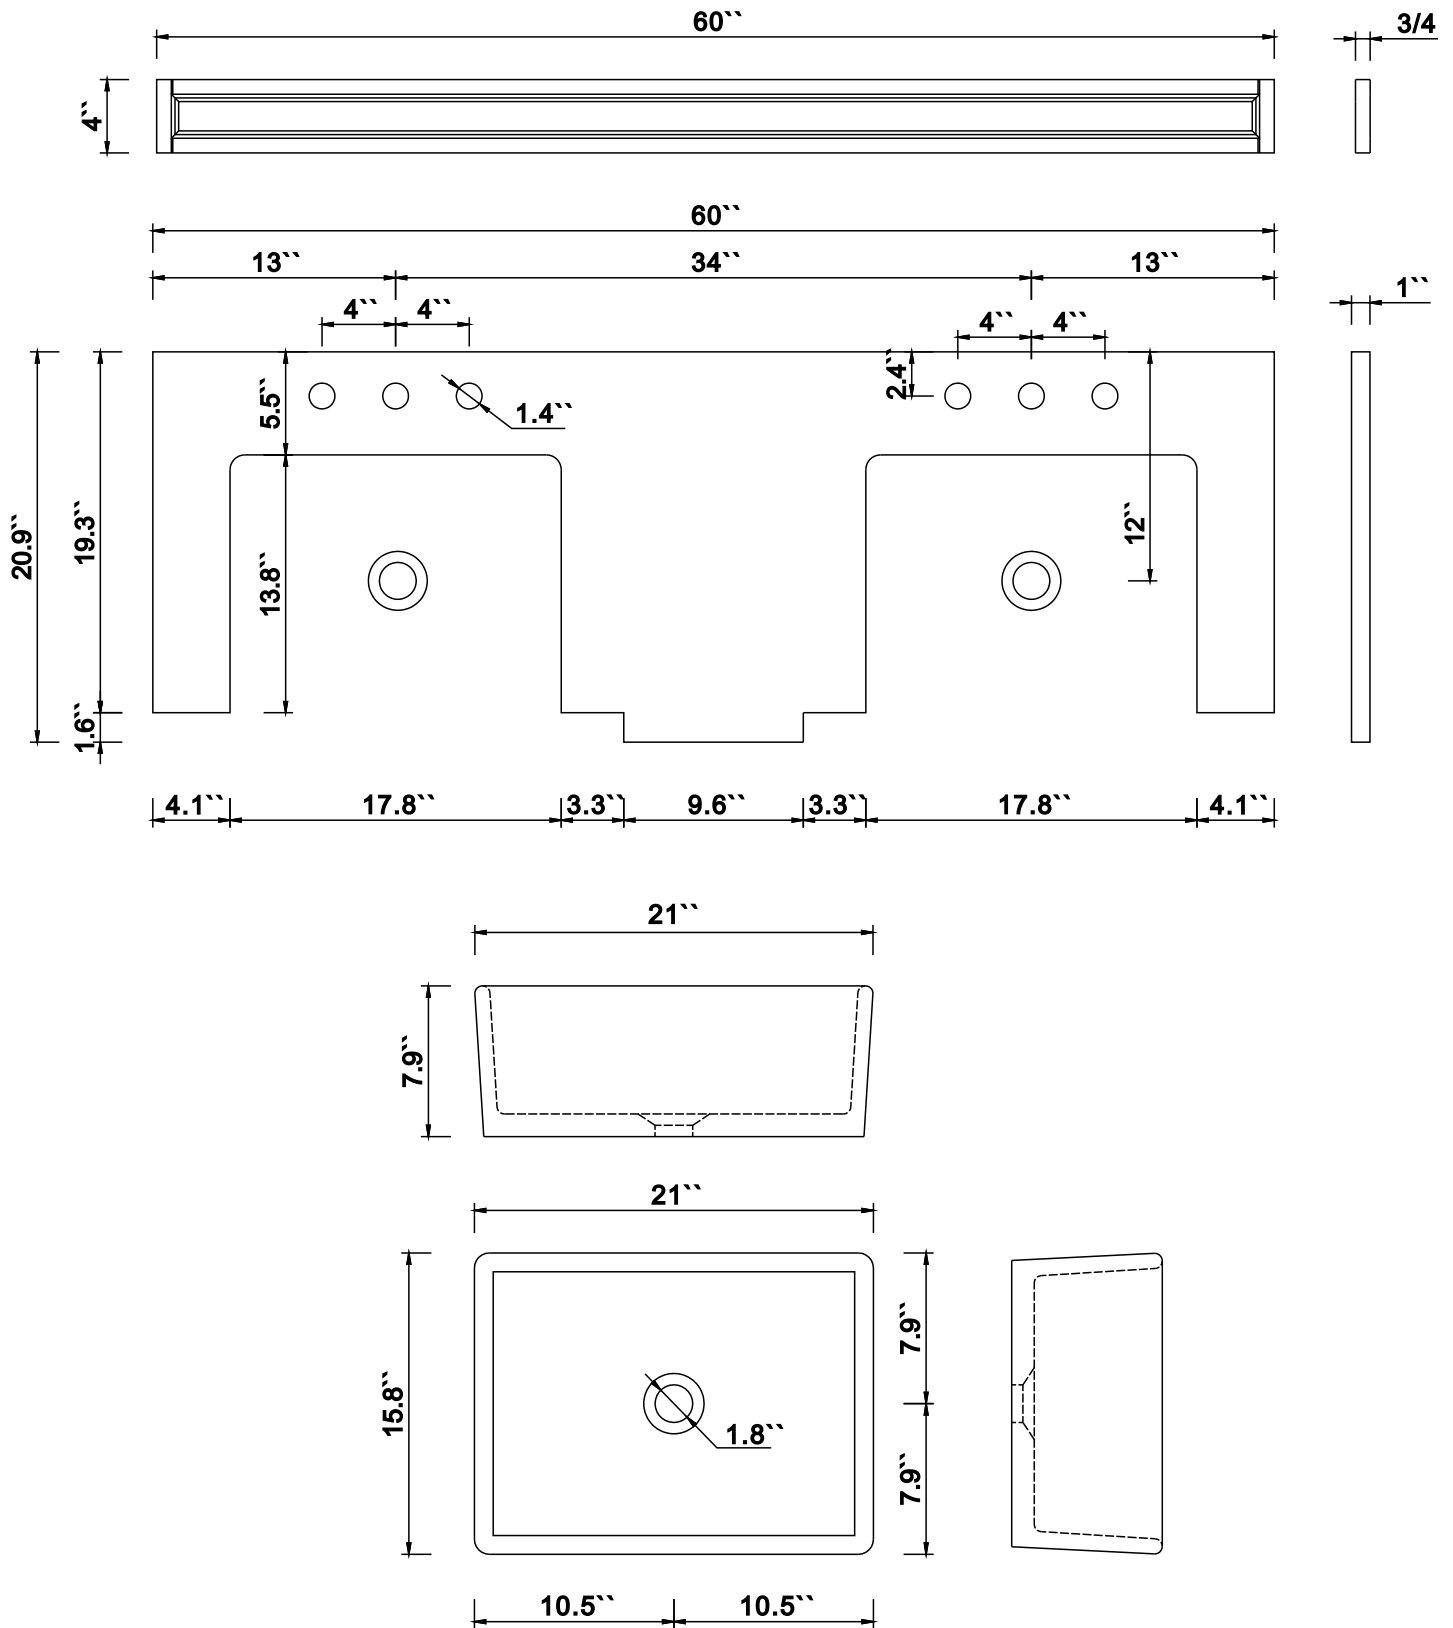

Countertop & Sink

Dimensions:

Countertop: 60" x 20.9" x 1"

Rectangle undermount basin: 21" x 15.8" x 7.9"

Top