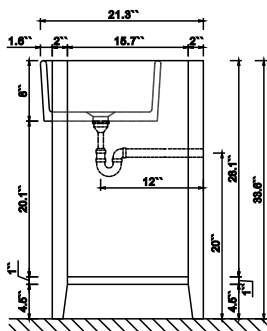

Countertop & Sink

Dimensions:

Countertop: 36``x19.3``x1``

Rectangle undermount basin: 21``x15.8``x7.9``

Dimensions

Front

Back

Side

Top

Features

- Solid wood & Hardwood Construction
- 2 Soft-close Drawers
- 4 Soft-close Doors
- Brushed Gold hardware
- Adjustable leg levelers
- Undermount Basin

Dimensions:

- 48``x20.1``x34.6`` (With Top & Sink)
- 47.3``x18.5``x33.6`` (Vanity Only)

Back

Side

Top

Features

- Solid wood&Hardwood Construction
- 4 Soft-close Drawers
- 4 Soft-close Doors
- Brushed Gold hardware
- Adjustable leg levelers
- Undermount Basin

Dimensions:

- 60``x20.9``x34.6``(With Top & Sink)
- 59.2``x20.5``x33.6``(Vanity Only)

Countertop: 60" x 20.9" x 1"

Rectangle undermount basin: 21" x 15.8" x 7.9"

Top