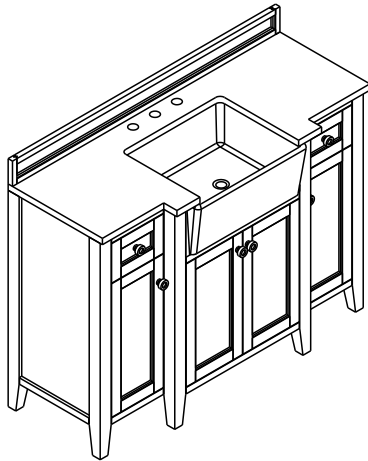

Dimensions

Front

Back

Side

Top

Features

- Solid wood&Hardwood Construction
- 2 Soft-close Doors
- Brushed Gold hardware
- Adjustable leg levelers
- Undermount Basin

Dimensions:

Countertop & Sink

Dimensions:

Countertop: 36``x19.3``x1``

Rectangle undermount basin: 21``x15.8``x7.9``

Dimensions

Front

Back

Side

Top

Features

- Solid wood & Hardwood Construction
- 2 Soft-close Drawers
- 4 Soft-close Doors
- Brushed Gold hardware
- Adjustable leg levelers
- Undermount Basin

Dimensions:

- 48``x20.1``x34.6`` (With Top & Sink)
- 47.3``x18.5``x33.6`` (Vanity Only)

Back

Side

Top

Features

- Solid wood&Hardwood Construction
- 4 Soft-close Drawers
- 4 Soft-close Doors
- Brushed Gold hardware
- Adjustable leg levelers
- Undermount Basin

Dimensions:

- 60``x20.9``x34.6``(With Top & Sink)
- 59.2``x20.5``x33.6``(Vanity Only)