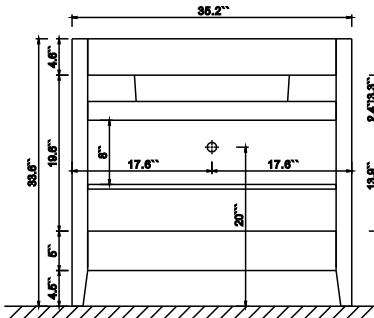

Dimensions

Front

Back

Side

Top

Features

- Solid wood&Hardwood Construction
- 2 Soft-close Doors
- Brushed Gold hardware
- Adjustable leg levelers
- Undermount Basin

Dimensions:

Countertop & Sink

Dimensions:

Countertop: 36``x19.3``x1``

Rectangle undermount basin: 21``x15.8``x7.9``

Dimensions

Front

Back

Side

Top

Features

- Solid wood & Hardwood Construction
- 2 Soft-close Drawers
- 4 Soft-close Doors
- Brushed Gold hardware
- Adjustable leg levelers
- Undermount Basin

Dimensions:

- 48``x20.1``x34.6`` (With Top & Sink)
- 47.3``x18.5``x33.6`` (Vanity Only)

Countertop: 60" x 20.9" x 1"

Rectangle undermount basin: 21" x 15.8" x 7.9"

Top