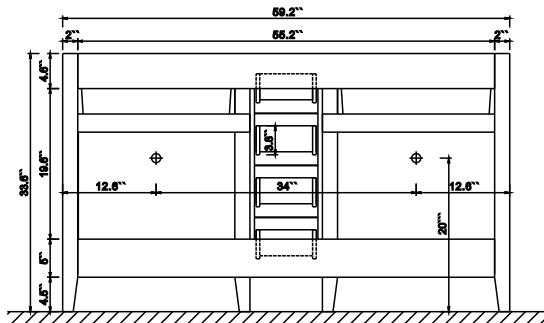

Countertop & Sink

Dimensions:

Countertop: 36``x19.3``x1``

Rectangle undermount basin: 21``x15.8``x7.9``

Dimensions

Front

Back

Side

Top

Features

- Solid wood & Hardwood Construction
- 2 Soft-close Drawers
- 4 Soft-close Doors
- Brushed Gold hardware
- Adjustable leg levelers
- Undermount Basin

Dimensions:

- 48``x20.1``x34.6`` (With Top & Sink)
- 47.3``x18.5``x33.6`` (Vanity Only)

Back

Side

Top

Features

- Solid wood&Hardwood Construction
- 4 Soft-close Drawers
- 4 Soft-close Doors
- Brushed Gold hardware
- Adjustable leg levelers
- Undermount Basin

Dimensions:

- 60``x20.9``x34.6``(With Top & Sink)
- 59.2``x20.5``x33.6``(Vanity Only)

Countertop: 60" x 20.9" x 1"

Rectangle undermount basin: 21" x 15.8" x 7.9"

Top