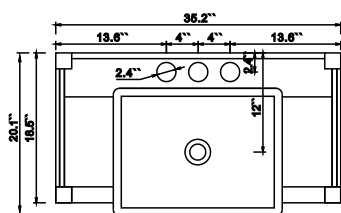

Dimensions

Front

Back

Side

Top

Features

- Solid wood&Hardwood Construction
- 2 Soft-close Doors
- Brushed Gold hardware
- Adjustable leg levelers
- Undermount Basin

Dimensions:

Countertop & Sink

Dimensions:

Countertop: 36``x19.3``x1``

Rectangle undermount basin: 21``x15.8``x7.9``

Dimensions

Front

Back

Side

Top

Features

- Solid wood & Hardwood Construction
- 2 Soft-close Drawers
- 4 Soft-close Doors
- Brushed Gold hardware
- Adjustable leg levelers
- Undermount Basin

Dimensions:

- 48``x20.1``x34.6`` (With Top & Sink)
- 47.3``x18.5``x33.6`` (Vanity Only)

Countertop: 60" x 20.9" x 1"

Rectangle undermount basin: 21" x 15.8" x 7.9"

Top