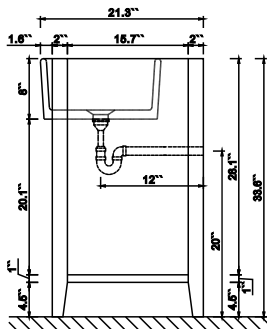

Countertop & Sink

Dimensions:

Countertop: 36``x19.3``x1``

Rectangle undermount basin: 21``x15.8``x7.9``

Dimensions

Front

Back

Side

Top

Features

- Solid wood & Hardwood Construction
- 2 Soft-close Drawers
- 4 Soft-close Doors
- Brushed Gold hardware
- Adjustable leg levelers
- Undermount Basin

Dimensions:

- 48``x20.1``x34.6`` (With Top & Sink)
- 47.3``x18.5``x33.6`` (Vanity Only)

Back

Side

Top

Features

- Solid wood&Hardwood Construction
- 4 Soft-close Drawers
- 4 Soft-close Doors
- Brushed Gold hardware
- Adjustable leg levelers
- Undermount Basin

Dimensions:

- 60``x20.9``x34.6``(With Top & Sink)
- 59.2``x20.5``x33.6``(Vanity Only)

Countertop: 60" x 20.9" x 1"

Rectangle undermount basin: 21" x 15.8" x 7.9"

Top